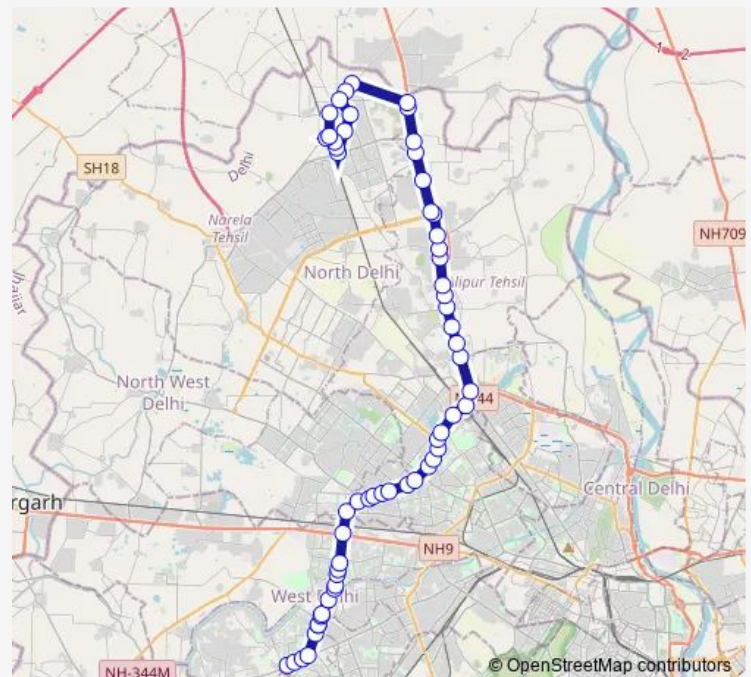

Mangolpur School

Rohini Depot Iii

Puspanjali Enclave Rohini Depot 3

Route schedule

Uttam Nagar Terminal — Narela Terminal

Monday 05:00-20:20

Tuesday 05:00-20:20

Wednesday 05:00-20:20

Thursday 05:00-20:20

Friday 05:00-20:20

Saturday 05:00-20:20

Sunday 05:00-20:20

Route info

Direction: Uttam Nagar Terminal

Stops: 59

Trip Duration: 2 hour 32 min