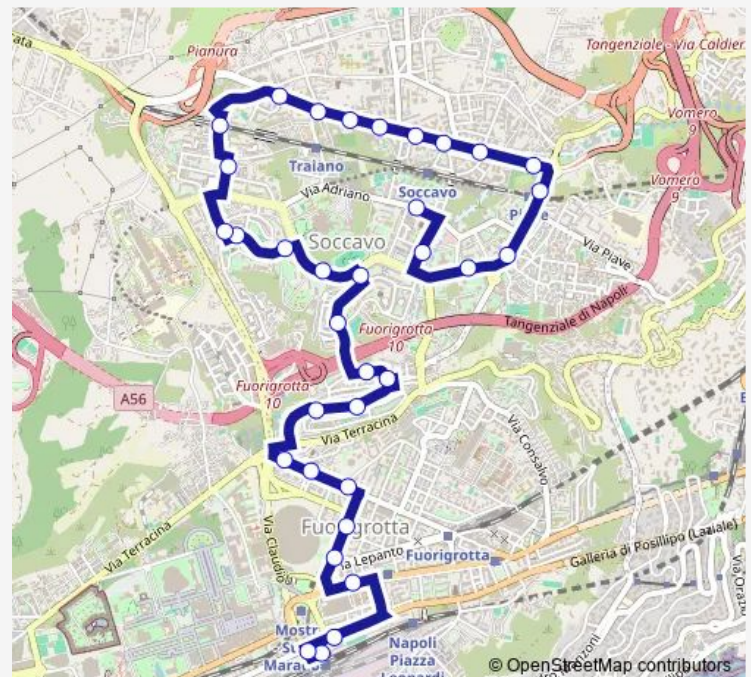

Thursday 05:50-20:15

Friday 05:50-20:15

Saturday 06:00-19:15

Sunday 06:00-19:15

Route info

Direction: Piazzale Tecchio

Stops: 34

Trip Duration: 0 hour 34 min

618

BusMaps

Epomeo - Municipio

Epomeo - Circumflegrea Traiano

Epomeo

Epomeo

Epomeo

Epomeo - Circumflegrea Soccavo

Adriano - Poste — Piazzale Tecchio

19 stops

[Open route schedule](#)

Adriano - Poste

Adriano

Adriano - Istituto Marotta

Traiano - Livio Andronico

Traiano - Tarquino Prisco

Monday 06:21-20:41

Tuesday 06:21-20:41

Wednesday 06:21-20:41

Thursday 06:21-20:41

Friday 06:21-20:41

Saturday 06:26-19:54

Sunday 06:26-19:54

Route info