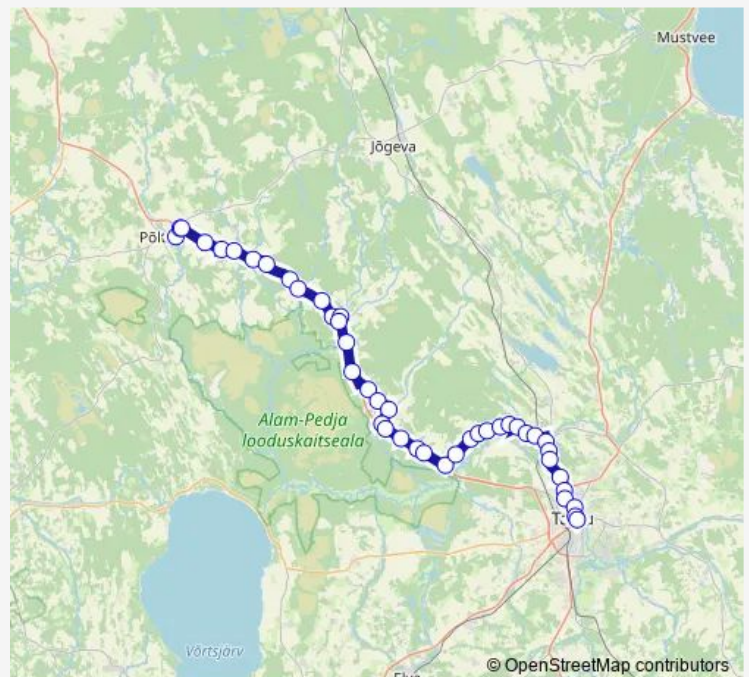

Laeva metskonna

Route schedule

Põltsamaa — Tartu bussijaam

Monday	—
Tuesday	—
Wednesday	—
Thursday	—
Friday	—
Saturday	10:10
Sunday	—

Route info

Direction: Põltsamaa

Stops: 43

Trip Duration: 1 hour 15 min