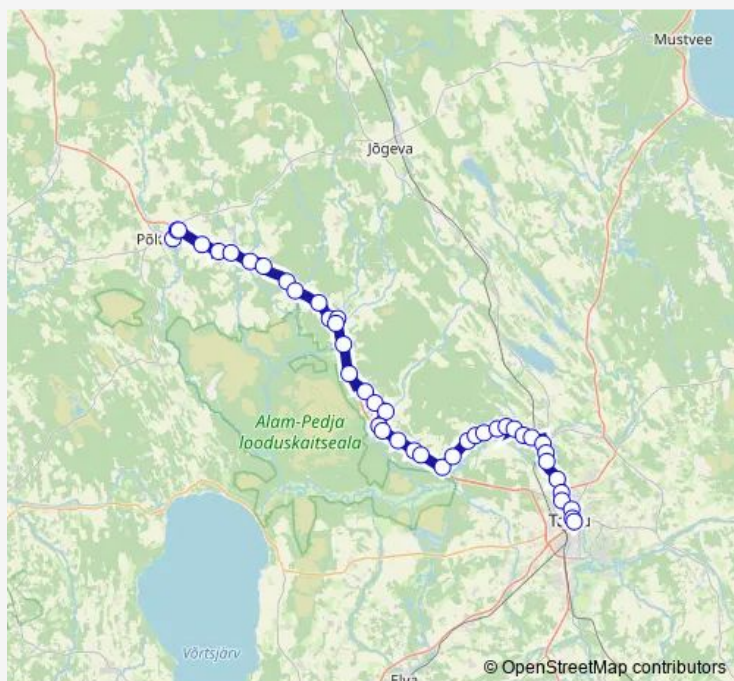

### Route schedule

Põltsamaa — Tartu bussijaam

Monday	—
Tuesday	—
Wednesday	—
Thursday	—
Friday	—
Saturday	10:10
Sunday	—

### Route info

Direction: Põltsamaa

Stops: 43

Trip Duration: 1 hour 15 min

Aruvälja

Joosti

Koosa tee

Ojari