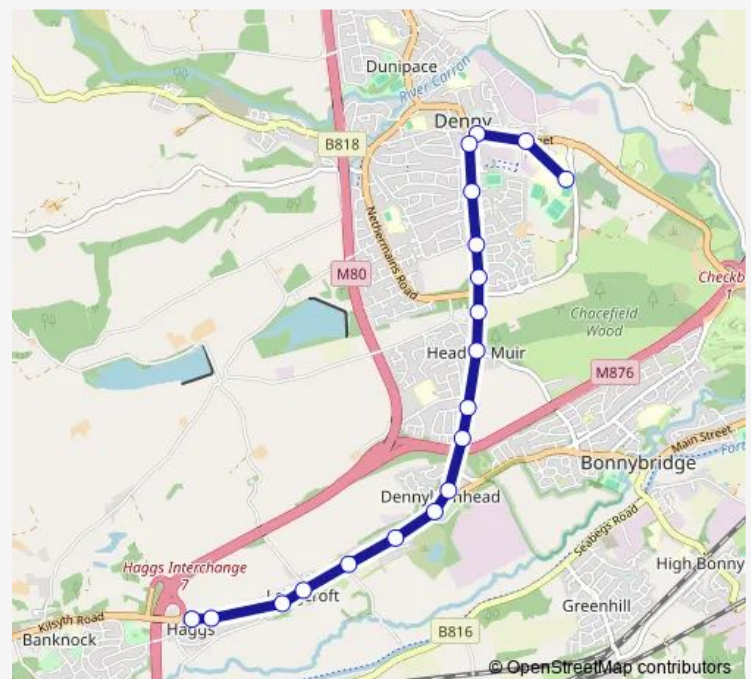

Bus 618

[Go to website](#)

Direction

Denny High School — Kerr Crescent

19 stops

[Open route schedule](#)

Denny High School

Winchester Avenue

Saturday —

Sunday —

Route info

Direction: Denny High School

Stops: 19

Trip Duration: 0 hour 19 min

618

Direction

Church — Denny High School

19 stops

[Open route schedule](#)

Church

Opp Industrial Units

Station Road

Underwood Farm Road End

Broomridge Place

| | |
|-----------|-------|
| Monday | 08:10 |
| Tuesday | 08:10 |
| Wednesday | 08:10 |
| Thursday | 08:10 |
| Friday | 08:10 |
| Saturday | — |
| Sunday | — |

Route info

Direction: Church

Stops: 19

Trip Duration: 0 hour 20 min