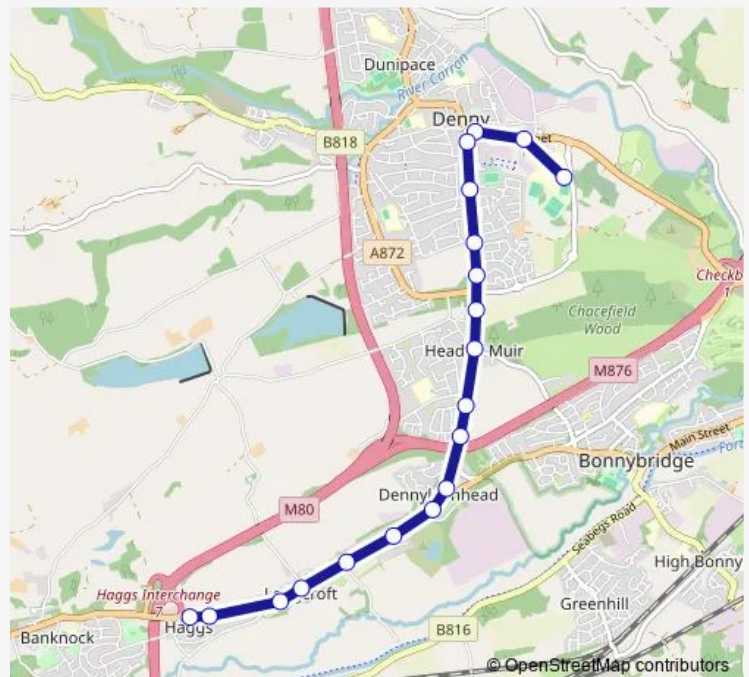

Bus 618

[Go to website](#)

Direction

Denny High School — Kerr Crescent

19 stops

[Open route schedule](#)

- Denny High School
- Winchester Avenue
- The Vennel
- Broad Street
- Westfield Place
- Demoreham Avenue
- Nethermains Road
- Nethermains Road
- Drove Loan
- Bankview Terrace
- Park Avenue
- Glenview
- Crown Hotel
- Broomridge Place
- Underwood Farm Road End
- Station Road
- At Industrial Units
- Church
- Kerr Crescent

Route schedule

Denny High School — Kerr Crescent

Monday	14:53
Tuesday	15:43
Wednesday	14:53
Thursday	15:43
Friday	14:53
Saturday	—
Sunday	—

Route info

Direction: Denny High School

Stops: 19

Trip Duration: 0 hour 19 min

618

Direction

Church — Denny High School

19 stops

[Open route schedule](#)

Church

Opp Industrial Units

Station Road

Underwood Farm Road End

Broomridge Place

Crown Hotel

Glenview

Park Avenue

Bankview Terrace

Drove Loan

Nethermains Road