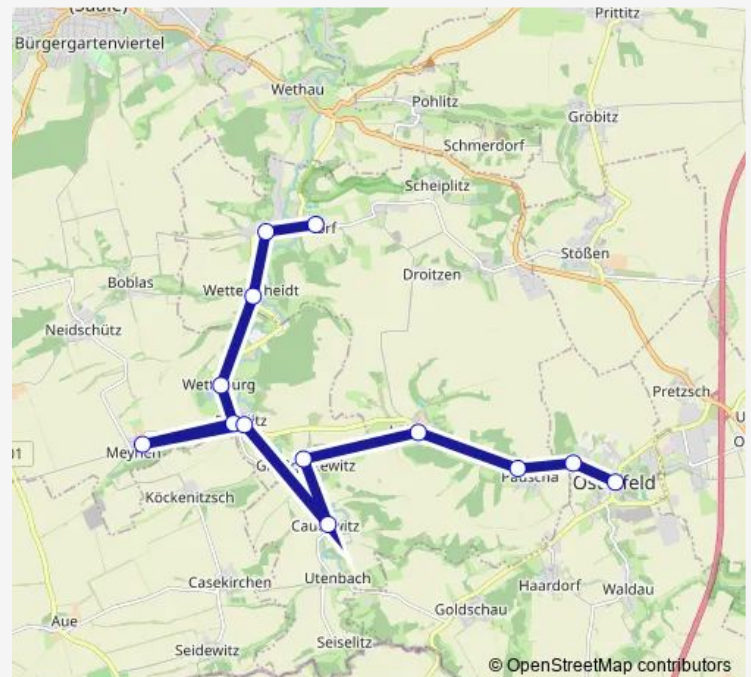

Bus 618

[Go to website](#)

Direction

Mertendorf, Schule — Osterfeld, Markt

13 stops

[Open route schedule](#)

Mertendorf, Schule

Punkewitz (Ri Ost)

Wetterscheidt (Ri Ost)

Wettaburg (Ri Ost)

Beuditz (Ri. Meyhen)

Meyhen

Beuditz (Ri Ost)

Cauerwitz (Ri Großg)

Großgestewitz (Ri Löbitz)

Löbitz (Ri Ost)

Thursday —

Friday 16:06

Saturday —

Sunday —

Route info

Direction: Mertendorf, Schule

Stops: 13

Trip Duration: 0 hour 35 min