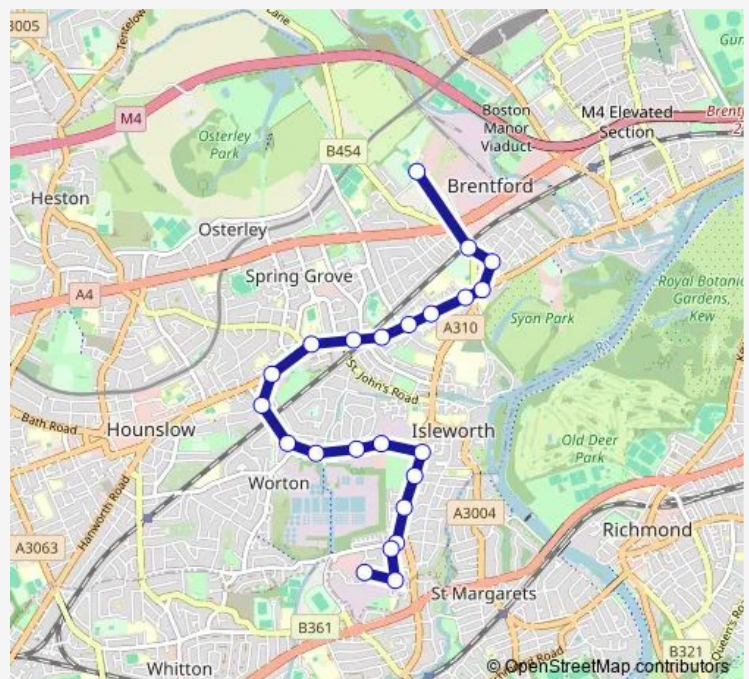

Bus 618 Ivybridge Estate - Isleworth - Busch Corner - Gillette Corner - Bolder Academy

[Go to website](#)

Direction

Bolder Academy — Easedale House

23 stops

[Open route schedule](#)

- Bolder Academy
- Syon Lane Station
- Marlborough Road (TW7)
- Busch Corner
- The Green School
- Turnpike Way
- Wood Lane London Road
- Linkfield Road
- Isleworth
- West Thames College
- Star Road
- Stanborough Road
- Farnell Road
- Clayton Road (TW7)
- Ruskin Road Isleworth
- Clock Tower Industrial Estate
- Isleworth Library
- Brantwood Avenue
- Lynton Close (TW7)
- Briar Close
- Thirlmere House

Route schedule

Bolder Academy — Easedale House

Monday	16:00
Tuesday	16:00
Wednesday	15:10
Thursday	16:00
Friday	13:40
Saturday	—
Sunday	—

Route info

Direction: Bolder Academy

Stops: 23

Trip Duration: 0 hour 34 min

618 — Ivybridge Estate - Isleworth - Busch Corner - Gillette Corner - Bolder Academy

Kirkstone Lodge

Easedale House

Direction

Easedale House — Bolder Academy

24 stops

[Open route schedule](#)

Easedale House

Route info

Direction: Easedale House

Stops: 24

Trip Duration: 0 hour 40 min

618 Bus time schedules and route maps are available in an offline PDF at busmaps.com. Use the busmaps.com website to see live bus times, train schedule or subway schedule, and step-by-step directions for all public transit in Hounslow