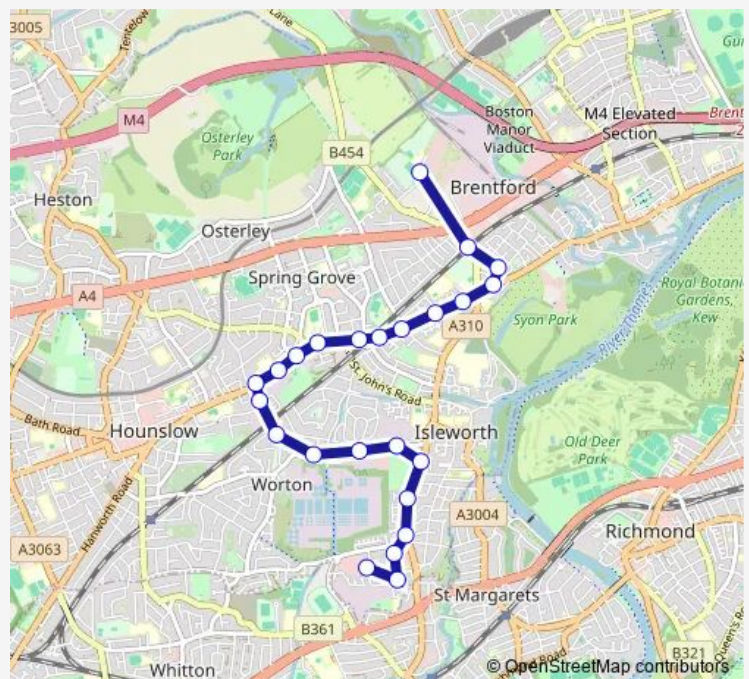

Bus 618 Ivybridge Estate - Isleworth - Busch Corner - Gillette Corner - Bolder Academy

[Go to website](#)

Direction

Bolder Academy — Easedale House

23 stops

[Open route schedule](#)

- Bolder Academy
- Syon Lane Station
- Marlborough Road (TW7)
- Busch Corner
- The Green School
- Turnpike Way
- Wood Lane London Road
- Linkfield Road
- Isleworth
- West Thames College
- Star Road
- Stanborough Road
- Farnell Road
- Clayton Road (TW7)
- Ruskin Road Isleworth
- Clock Tower Industrial Estate
- Isleworth Library
- Brantwood Avenue
- Lynton Close (TW7)
- Briar Close
- Thirlmere House

Route schedule

Bolder Academy — Easedale House

Monday	16:00
Tuesday	16:00
Wednesday	15:10
Thursday	16:00
Friday	13:40
Saturday	—
Sunday	—

Route info

Direction: Bolder Academy

Stops: 23

Trip Duration: 0 hour 34 min

618 — Ivybridge Estate - Isleworth - Busch Corner - Gillette Corner - Bolder Academy

Kirkstone Lodge

Easedale House

Direction

Easedale House — Bolder Academy

24 stops

[Open route schedule](#)

Easedale House

Route info

Direction: Easedale House

Stops: 24

Trip Duration: 0 hour 40 min

618 Bus time schedules and route maps are available in an offline PDF at busmaps.com. Use the busmaps.com website to see live bus times, train schedule or subway schedule, and step-by-step directions for all public transit in Hounslow