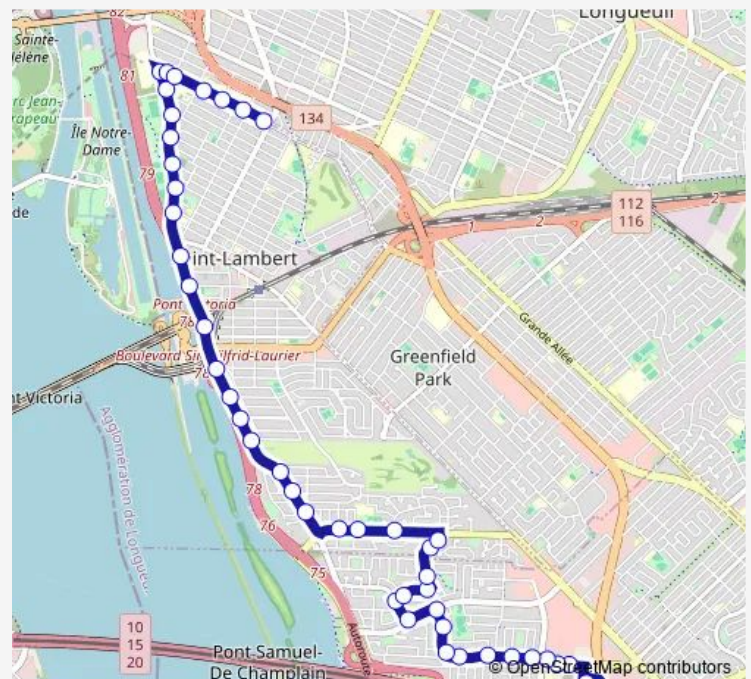

Saturday —

Sunday —

Route info

Direction: Terminus Panama

Stops: 44

Trip Duration: 0 hour 30 min

618 — Écoles privées / Collège Champlain

Riverside / du Rhône

Riverside / de Normandie

Riverside / Passage piétonnier

Riverside / de Bolton

Riverside / de Montrose

Riverside / Alexandra

Riverside / Rivermere

Riverside / Hickson

Riverside / St-Denis

Riverside / Argyle

Riverside / Mercille

Riverside / Pine

Riverside / Walnut

Riverside / de Sanford

Riverside / de Brixton

Riverside / Durocher

Riverside / ch. Tiffin