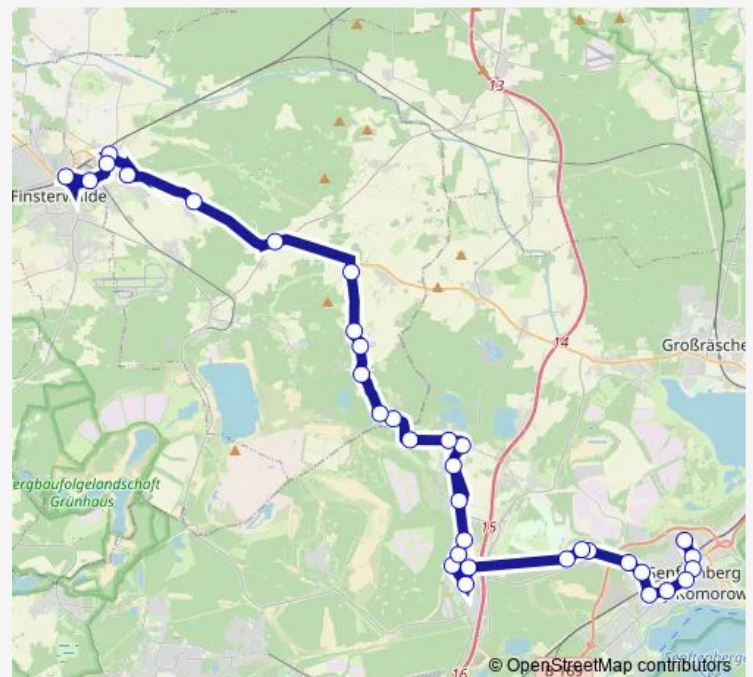

Bus 618

[Go to website](#)

Direction

Senftenberg, Calauer Str. — Finsterwalde, Bahnhof

34 stops

[Open route schedule](#)

Senftenberg, Calauer Str.

Senftenberg, Busbahnhof

Senftenberg, Theaterpassage

Senftenberg, Altstadt

Senftenberg, Sportplatz

Senftenberg, Wilhelm-Pieck-Str.

Senftenberg, Straße des Bergmanns

Senftenberg, Klettwitzer Str.

Hörlitz, Kindergarten

Hörlitz, Klubhaus

Hörlitz, Schipkauer Str.

Schipkau, Heizhaus

Schipkau, F.-Engels-Str.

Schipkau, Amtssitz

Schipkau, Klettwitzer Str.

Klettwitz, Siedlung

Klettwitz, Markt

Klettwitz, Am Familiencampus

Annahütte, Dorfplatz/Särchen

Annahütte, Sallgaster Str.

Annahütte, Siedlung

Route schedule

Senftenberg, Calauer Str. — Finsterwalde, Bahnhof

Monday 13:40-20:50

Tuesday 13:40-20:50

Wednesday 13:35-20:50

Thursday 13:40-20:50

Friday 13:40-20:50

Saturday 08:50-17:50

Sunday 08:50-17:50

Route info

Direction: Senftenberg, Calauer Str.

Stops: 34

Trip Duration: 1 hour 11 min

618

BusMaps