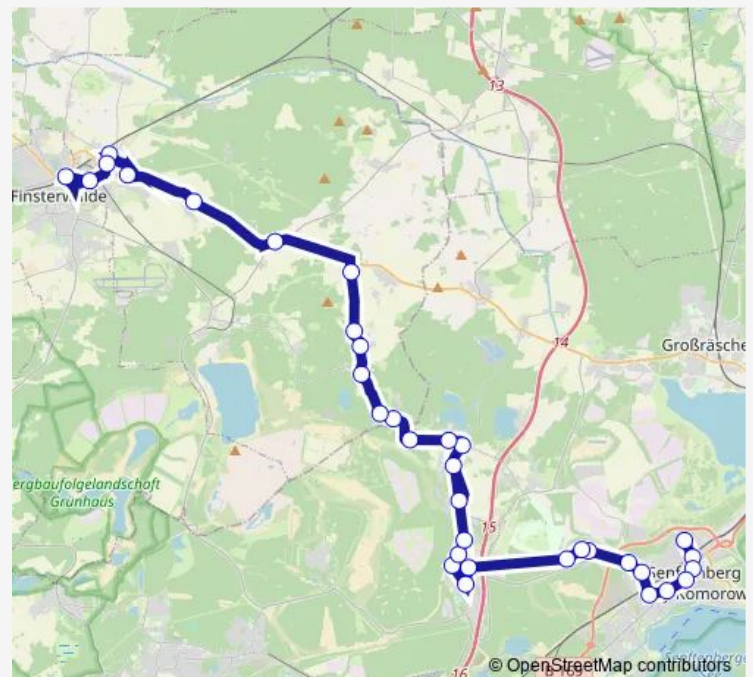

Direction

Senftenberg, Calauer Str. — Finsterwalde, Bahnhof

34 stops

[Open route schedule](#)

Senftenberg, Calauer Str.

Senftenberg, Busbahnhof

Senftenberg, Theaterpassage

Senftenberg, Altstadt

Senftenberg, Sportplatz

Senftenberg, Wilhelm-Pieck-Str.

Senftenberg, Straße des Bergmanns

Senftenberg, Klettwitzer Str.

Hörlitz, Kindergarten

Hörlitz, Klubhaus

Hörlitz, Schipkauer Str.

Schipkau, Heizhaus

Schipkau, F.-Engels-Str.

Schipkau, Amtssitz

Schipkau, Klettwitzer Str.

Klettwitz, Siedlung

Klettwitz, Markt

Klettwitz, Am Familiencampus

Annahütte, Dorfplatz/Särchen

Annahütte, Sallgaster Str.

Annahütte, Siedlung

Route schedule

Senftenberg, Calauer Str. — Finsterwalde, Bahnhof

Monday 13:35-20:50

Tuesday 13:35-20:50

Wednesday 13:35-20:50

Thursday 13:40-20:50

Friday 13:40-20:50

Saturday 08:50-17:50

Sunday 08:50-17:50

Route info

Direction: Senftenberg, Calauer Str.

Stops: 34

Trip Duration: 1 hour 11 min

618