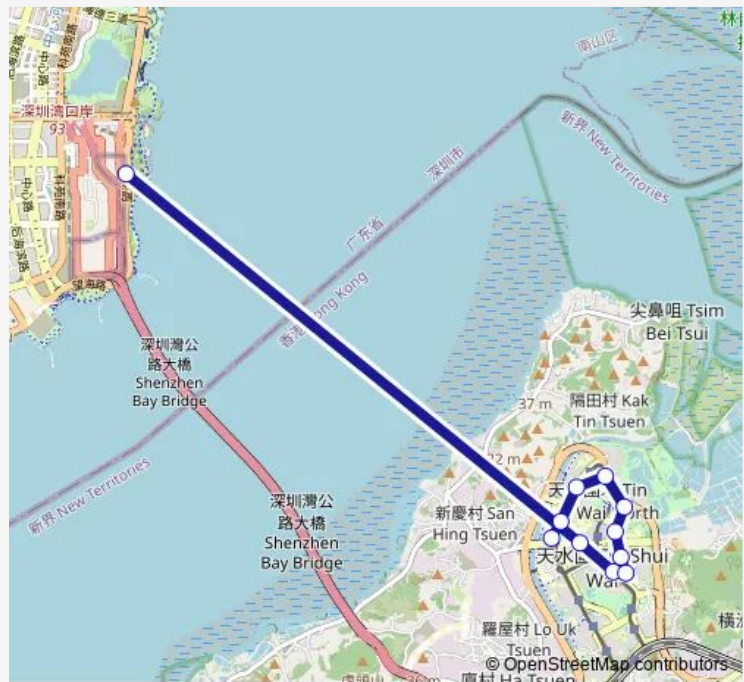

Bus 618 TIN Shui WAI (TIN YAN Estate) - Shenzhen BAY Port

[Go to website](#)

Direction
 SHENZHEN BAY PORT — TIN YAN SHOPPING CENTRE
 11 stops
[Open route schedule](#)

- SHENZHEN BAY PORT
- TIN WAH ROAD, NEAR YUET WAH HOUSE, TIN YUET ESTATE
- TIN SHING ROAD, OUTSIDE QESOSA SECONDARY SCHOOL
- TIN LUNG ROAD, NEAR DRAGON PARK
- TIN KWAI ROAD, NEAR LYNWOOD COURT BLOCK 5, KINGSWOOD VILLAS
- TIN KWAI ROAD, NEAR CHING WAN HOUSE, TIN CHING ESTATE
- TIN KWAI ROAD, NEAR VIANNI COVE BLOCK 2
- WETLAND PARK ROAD, NEAR GRANDEUR TERRACE BLOCK 7
- TIN SHUI ROAD, NEAR YAT TAM HOUSE, TIN YAT ESTATE
- TIN SHUI ROAD, NEAR YAN FU HOUSE, TIIN FU COURT
- TIN YAN SHOPPING CENTRE

Route schedule
 SHENZHEN BAY PORT — TIN YAN SHOPPING CENTRE

Monday	06:45-00:08 ⁺¹
Tuesday	06:45-00:08 ⁺¹
Wednesday	06:45-00:08 ⁺¹
Thursday	06:45-00:08 ⁺¹
Friday	06:45-00:08 ⁺¹
Saturday	06:45-00:08 ⁺¹
Sunday	06:45-00:08 ⁺¹

Route info
 Direction: SHENZHEN BAY PORT
 Stops: 11
 Trip Duration: 0 hour 37 min

618 — TIN Shui WAI (TIN YAN Estate) - Shenzhen BAY Port

Direction

TIN YAN SHOPPING CENTRE — SHENZHEN BAY PORT

9 stops

[Open route schedule](#)

PING HA ROAD, NEAR 榮江園

SHENZHEN BAY PORT

Route schedule

TIN YAN SHOPPING CENTRE — SHENZHEN BAY PORT

Monday 06:00-22:29

Tuesday 06:00-22:29

Wednesday 06:00-22:29

Thursday 06:00-22:29