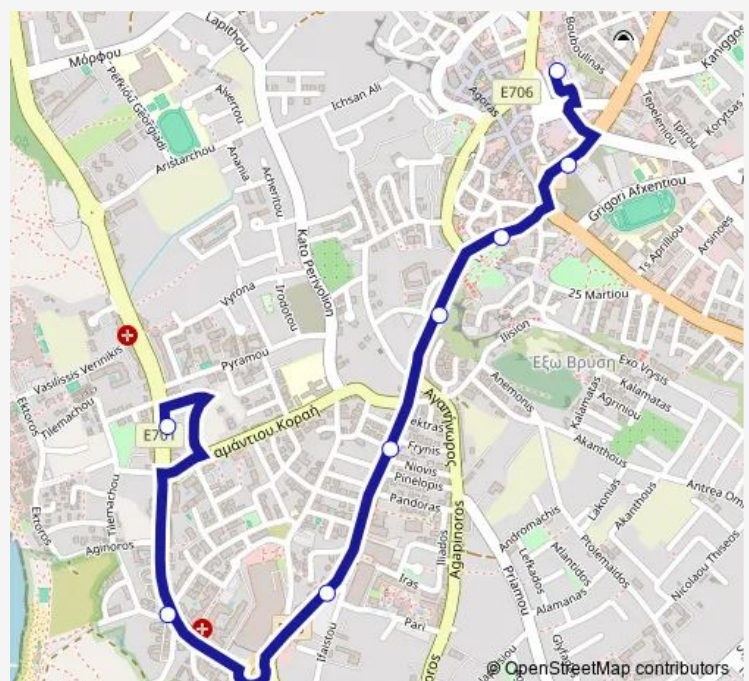

Evagora Pallikaridi - Charalambou Mouskou 2

C.T.O. Offices

Apostolou Pavlou Ave. - Anapafseos

Apostolou Pavlou Ave. - Niovis

Kings Avenue Mall 2

Tafoi Ton Vasileon - Chandrinou

Tombs of the Kings Bus Station

Route schedule

Karavella Bus Station — Tombs of the Kings Bus Station

| | |
|-----------|---------------------------|
| Monday | 06:05-00:30 ⁺¹ |
| Tuesday | 06:05-00:30 ⁺¹ |
| Wednesday | 06:05-00:30 ⁺¹ |
| Thursday | 06:05-00:30 ⁺¹ |
| Friday | 06:05-00:30 ⁺¹ |
| Saturday | 06:10-00:30 ⁺¹ |
| Sunday | 06:10-00:30 ⁺¹ |

Route info

Direction: Karavella Bus Station

Stops: 8

Trip Duration: 0 hour 10 min

618 — Karavella Station - Kennedy Square - Tombs of the Kings Station

Direction

Tombs of the Kings Bus Station — Karavella Bus Station

8 stops

[Open route schedule](#)

Tombs of the Kings Bus Station

Tafoi Ton Vasileon - Angelou Sikelianou

Kings Avenue Mall 1

Apostolou Pavlou Ave. - Charal. Filippidi

Apostolou Pavlou Ave. - Kyr. Konstantinou