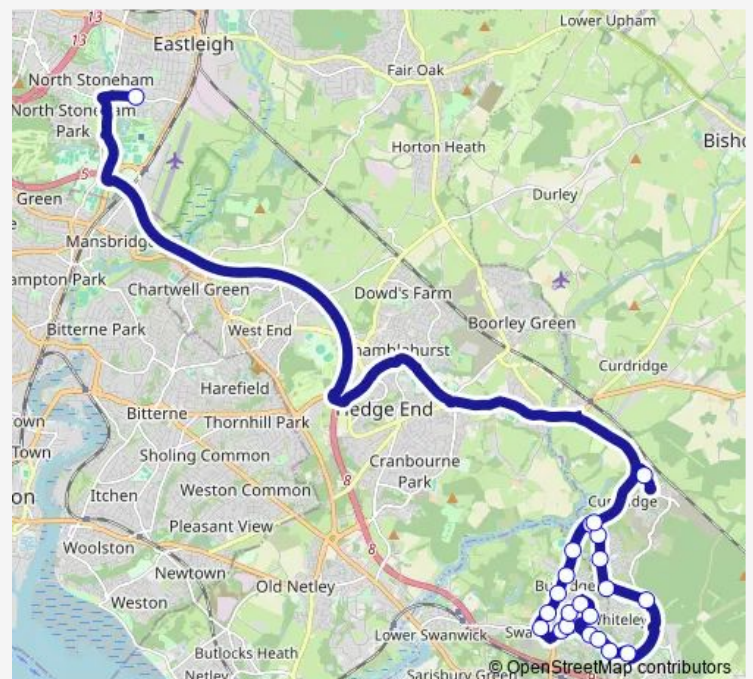

Bluebell Way One

Bluebell Way

Skipper Road

Route schedule

Bluebell Way — Barton Peveril College

Monday 09:25

Tuesday 07:10

Wednesday 07:10

Thursday 07:10

Friday 07:10

Saturday —

Sunday —

Route info

Direction: Bluebell Way

Stops: 22

Trip Duration: 1 hour 10 min

618

BusMaps

Direction

Barton Peveril College — Bluebell Way

22 stops

[Open route schedule](#)

Barton Peveril College

Skipper Road

Wednesday 16:15

Thursday 16:15

Friday 16:15

Saturday —

Sunday —

Route info

Direction: Barton Peveril College

Stops: 22