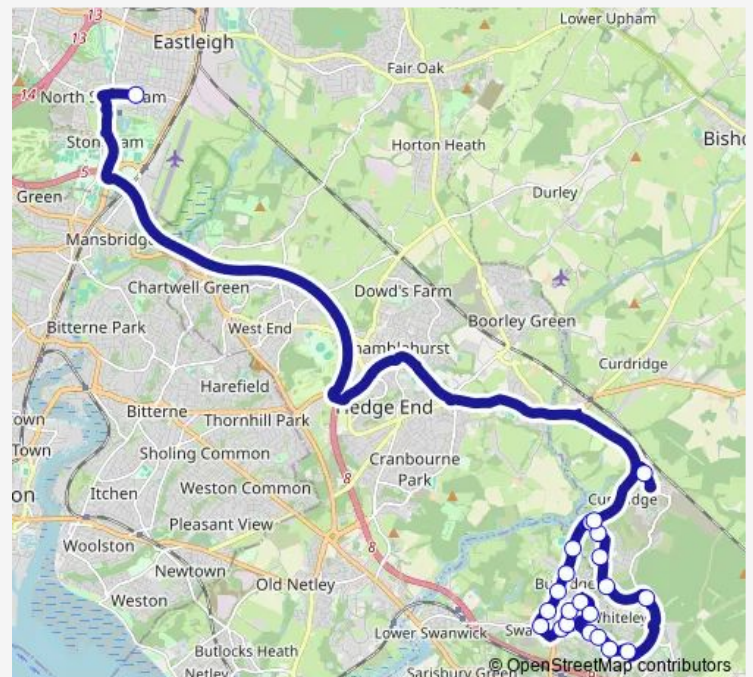

Bluebell Way One

Bluebell Way

Skipper Road

Route schedule

Bluebell Way — Barton Peveril College

Monday 09:25

Tuesday 07:10

Wednesday 07:10

Thursday 07:10

Friday 07:10

Saturday —

Sunday —

Route info

Direction: Bluebell Way

Stops: 22

Trip Duration: 0 hour 50 min

618

Direction

Barton Peveril College — Bluebell Way

22 stops

[Open route schedule](#)

Barton Peveril College

Skipper Road

Bluebell Way

Thursday 16:15

Friday 16:15

Saturday —

Sunday —

Route info

Direction: Barton Peveril College

Stops: 22

Trip Duration: 0 hour 50 min