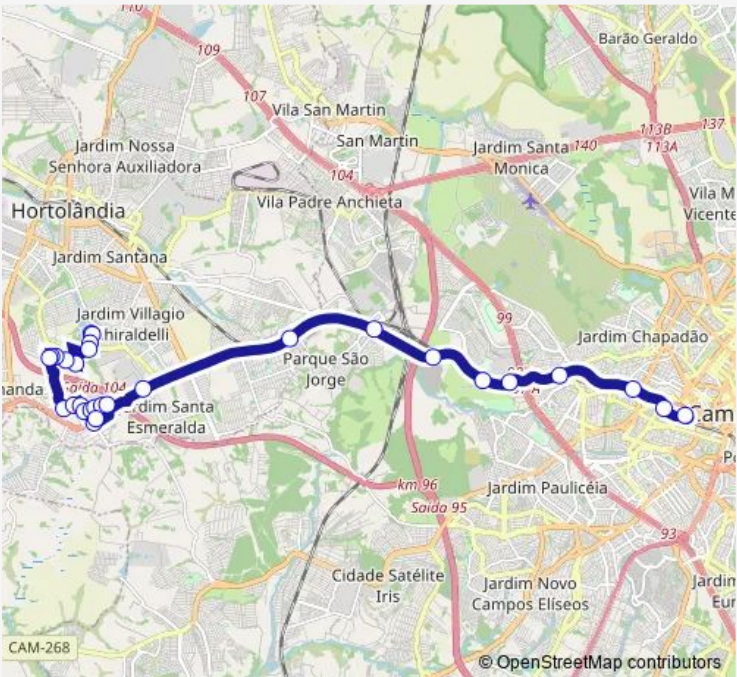

Bus 703BI1 Hortolandia (Jardim Santa Fe) / Campinas (Terminal Metropolitano Prefeito Magalhaes Teixeira)

[Go to website](#)

Direction
Terminal Metropolitano Prefeito Magalhães Teixeira —
Rua Catanduva, 65-103

26 stops

[Open route schedule](#)

- Terminal Metropolitano Prefeito Magalhães Teixeira
- Avenida Lix da Cunha, 2979-3075
- Avenida Lix da Cunha, Jardim Bandeirantes
- Avenida Lix da Cunha, 529-695
- Avenida Robert Bosch, Parque Via Norte
- Rodovia Jorn. Francisco Aguirre Proença & 4, Vila Lunardi
- Rodovia Jorn. Francisco Aguirre Proença, Jardim Nossa Senhora de Fátima
- Rodovia Jorn. Francisco Aguirre Proença, Jardim Santa Rita de Cássia
- SP-101, 1113
- Estrada José Blumer, 107
- Rodovia Jorn. Francisco Aguirre Proença, Jardim Boa Vista
- Rua Zé Fortuna, 328
- Rua Cartola, 579-651
- Rua Ronaldo Bôscoli, 255-315
- Rua Ronaldo Bôscoli, 127-191
- Rua Luís Gonzaga, 192-360
- Rua Clara Nunes, 1-69
- Estrada Geraldo Costa Camargo, 271-299
- Rua Vitória Régia, 331-339

Route schedule
Terminal Metropolitano Prefeito Magalhães Teixeira —
Rua Catanduva, 65-103

Monday	05:50-19:05
Tuesday	05:50-19:05
Wednesday	05:50-19:05
Thursday	05:50-19:05
Friday	05:50-19:05
Saturday	—
Sunday	—

Route info

Direction: Terminal Metropolitano Prefeito Magalhães Teixeira

Stops: 26

Trip Duration: 0 hour 34 min

703BI1 — Hortolandia (Jardim Santa Fe) / Campinas (Terminal Metropolitano Prefeito Magalhaes Teixeira) **BusMaps**