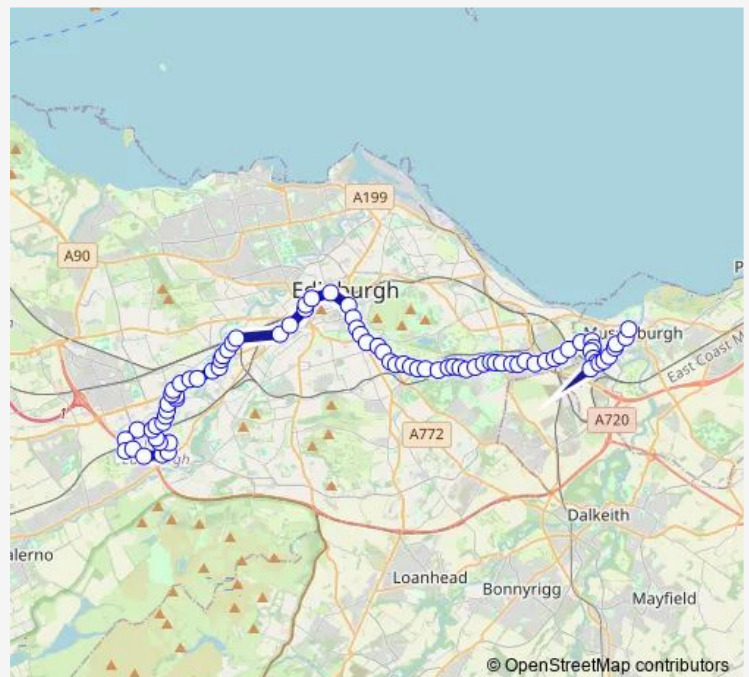

### Route schedule

Westside Plaza — Bridge Street

Monday 00:33-23:52

Tuesday 00:33-23:52

Wednesday 00:33-23:52

Thursday 00:33-23:52

Friday 00:33-23:52

Saturday 00:33-23:52

### Route info

Direction: Westside Plaza

Stops: 81

Trip Duration: 1 hour 1 min

■ N30

BusMaps

HMP Edinburgh

Stenhouse Mill Lane