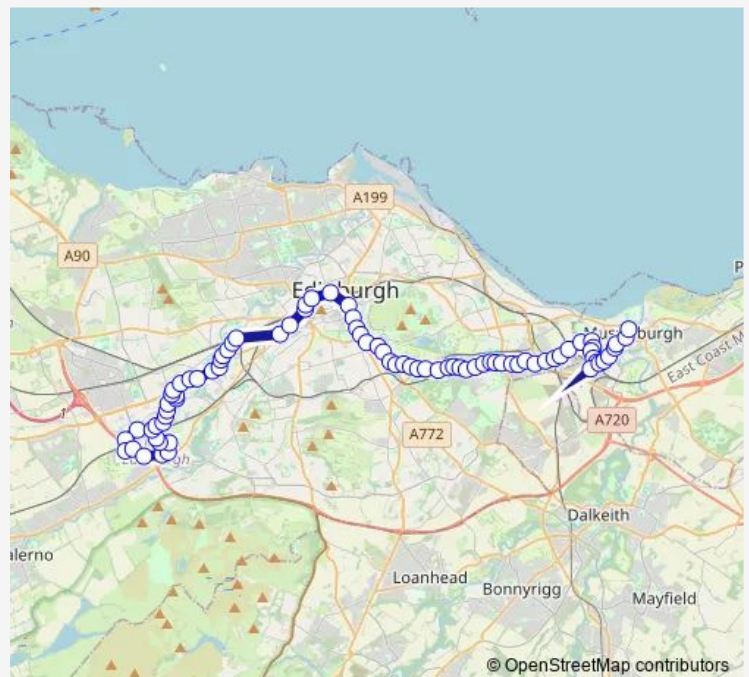

Thursday 00:33-23:52

Friday 00:33-23:52

Saturday 00:33-23:52

Sunday 00:33-23:52

Route info

Direction: Westside Plaza

Stops: 81

Trip Duration: 1 hour 1 min