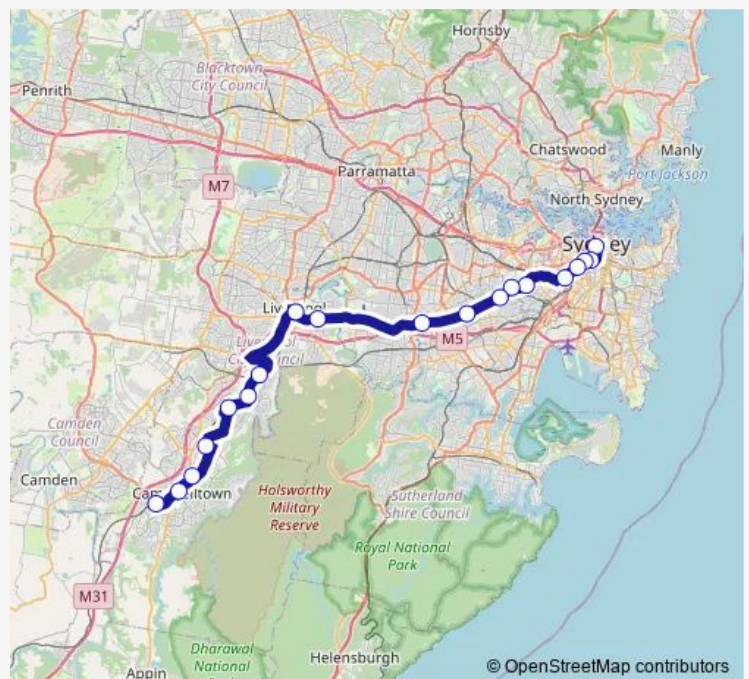

University Of Sydney, City Rd

Broadway Shopping Centre, Broadway

Central Station, Railway Square, Stand J

Town Hall, Park St, Stand K

Route schedule

Macarthur Station, Menangle Rd, Stand H — Town Hall, Park St, Stand K

Route info

Direction: Macarthur Station, Menangle Rd, Stand H

Stops: 19

Trip Duration: 1 hour 32 min

N30 — City Town Hall to Macarthur (Night Service)

## Direction

Town Hall, Park St, Stand H — Macarthur Station, Menangle Rd, Stand H

19 stops

[Open route schedule](#)

Town Hall, Park St, Stand H

Central Station, Railway Square, Stand M

Broadway At Buckland St

## Route schedule

Town Hall, Park St, Stand H — Macarthur Station, Menangle Rd, Stand H

Monday 03:00-02:00<sup>+1</sup>

Tuesday 03:00-02:00<sup>+1</sup>

Wednesday 03:00-02:00<sup>+1</sup>

Thursday 03:00-02:30<sup>+1</sup>