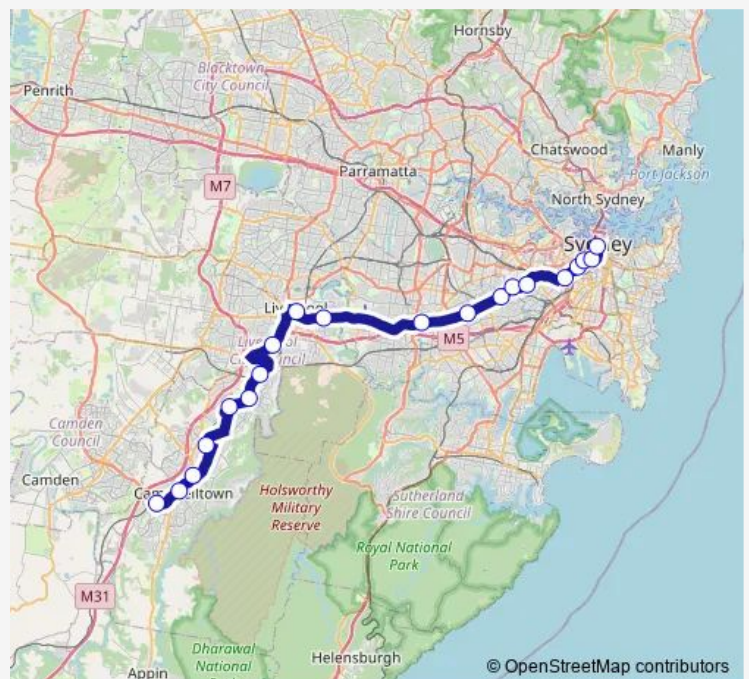

Newtown Station, Enmore Rd, Stand A

University Of Sydney, City Rd

Broadway Shopping Centre, Broadway

Central Station, Railway Square, Stand J

Town Hall, Park St, Stand K

Route schedule

Macarthur Station, Menangle Rd, Stand H — Town Hall, Park St, Stand K

Monday 23:50-02:50⁺¹

Tuesday 23:50-02:50⁺¹

Wednesday 23:50-02:50⁺¹

Thursday 23:20-02:50⁺¹

Friday 24:35-02:50⁺¹

Saturday 03:20-02:50⁺¹

Sunday 03:20-02:50⁺¹

Route info

Direction: Macarthur Station, Menangle Rd, Stand H

Stops: 20

Trip Duration: 1 hour 32 min

N30 — City Town Hall to Macarthur (Night Service)

Direction

Town Hall, Park St, Stand H — Macarthur Station, Menangle Rd, Stand H

20 stops

[Open route schedule](#)

Town Hall, Park St, Stand H

Central Station, Railway Square, Stand M

Broadway At Buckland St

University Of Sydney, City Rd

Newtown Station, King St, Stand D

Dulwich Hill Shops, New Canterbury Rd