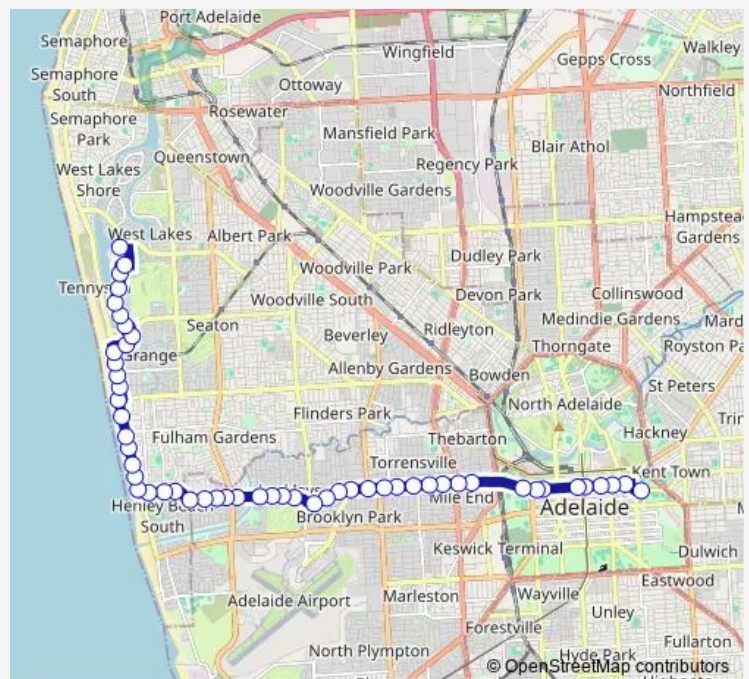

Stop 30A Military Rd - East side

Stop 30 Military Rd / Jetty St - East side

Stop 29D Military Rd - East side

Stop 29C Seaview Rd - East side

Stop 29B Seaview Rd - East side

Stop 29A Seaview Rd - East side

Stop 29 Seaview Rd - East side

Stop 28 Seaview Rd - East side

Stop 27 Seaview Rd - East side

Stop 26 Seaview Rd - East side

### Route schedule

Zone C West Lakes Interchange - East side — Stop B2 Currie St - North side

Monday	—
Tuesday	—
Wednesday	—
Thursday	—
Friday	—
Saturday	24:32-02:32 <sup>+1</sup>
Sunday	03:32

### Route info

Direction: Zone C West Lakes Interchange - East side

Stops: 48

Trip Duration: 0 hour 30 min

N30 — After Midnight Saturday PM - Sunday AM West Lakes Centre Interchange to City

Stop 25 Henley Beach Rd - North side