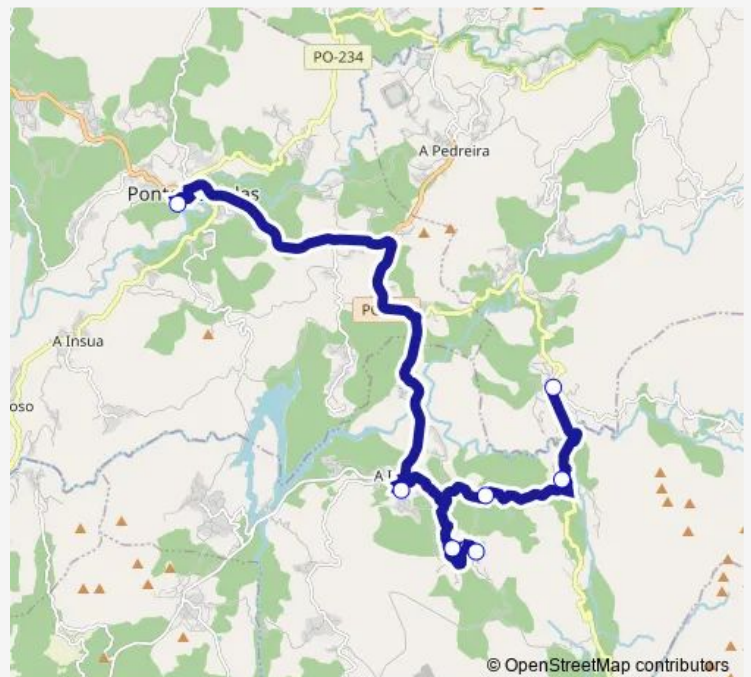

Tuesday 08:05

Wednesday 08:05

Thursday —

Friday 08:05

Saturday —

Sunday —

Route info

Direction: Cruceiro

Stops: 7

Trip Duration: 0 hour 45 min

XG835011 — IES de Ponte Caldelas-Cruceiro

BusMaps

Direction

IES de Ponte Caldelas — Cruceiro

7 stops

[Open route schedule](#)

IES de Ponte Caldelas — Cruceiro

Monday	18:05
Tuesday	14:35
Wednesday	14:35
Thursday	—
Friday	14:35
Saturday	—
Sunday	—

Route info

Direction: IES de Ponte Caldelas

Stops: 7

Trip Duration: 0 hour 45 min

XG835011 Bus time schedules and route maps are available in an offline PDF at busmaps.com. Use the busmaps.com website to see live bus times, train schedule or subway schedule, and step-by-step directions for all public transit in Fornelos de Montes