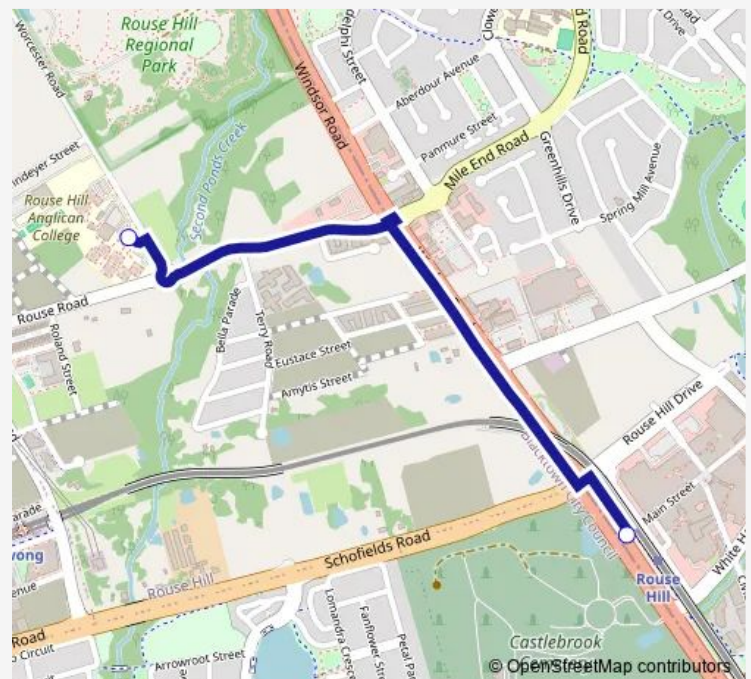

## School Bus 6088 Rouse Hill Town Centre to Rouse Hill Anglican College

[Go to website](#)

### Direction

North West Twy Opp Rouse Hill Station — Rouse Hill Anglican College

2 stops

[Open route schedule](#)

North West Twy Opp Rouse Hill Station

Rouse Hill Anglican College

### Route schedule

North West Twy Opp Rouse Hill Station — Rouse Hill Anglican College

Monday	08:26
Tuesday	08:26
Wednesday	08:26
Thursday	08:26
Friday	08:26
Saturday	—
Sunday	—

### Route info

Direction: North West Twy Opp Rouse Hill Station

Stops: 2

Trip Duration: 0 hour 10 min

6088 School Bus time schedules and route maps are available in an offline PDF at [busmaps.com](https://busmaps.com). Use the [busmaps.com](https://busmaps.com) website to see live bus times, train schedule or subway schedule, and step-by-step directions for all public transit in Parramatta