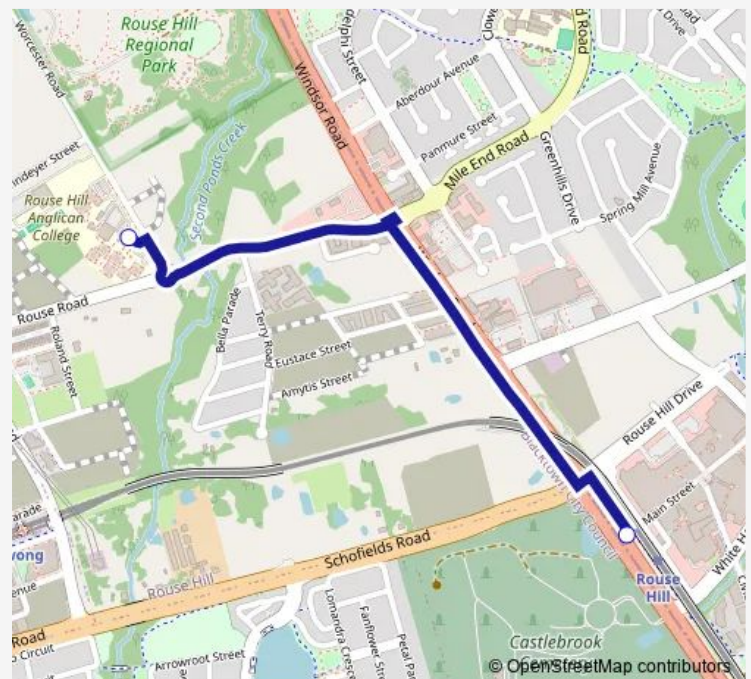

School Bus 6088 Rouse Hill Town Centre to Rouse Hill Anglican College

[Go to website](#)

Direction

North West Twy Opp Rouse Hill Station — Rouse Hill Anglican College

2 stops

[Open route schedule](#)

North West Twy Opp Rouse Hill Station

Rouse Hill Anglican College

Route schedule

North West Twy Opp Rouse Hill Station — Rouse Hill Anglican College

| | |
|-----------|-------|
| Monday | 08:26 |
| Tuesday | 08:26 |
| Wednesday | 08:26 |
| Thursday | 08:26 |
| Friday | 08:26 |
| Saturday | — |
| Sunday | — |

Route info

Direction: North West Twy Opp Rouse Hill Station

Stops: 2

Trip Duration: 0 hour 10 min

6088 School Bus time schedules and route maps are available in an offline PDF at busmaps.com. Use the busmaps.com website to see live bus times, train schedule or subway schedule, and step-by-step directions for all public transit in Parramatta