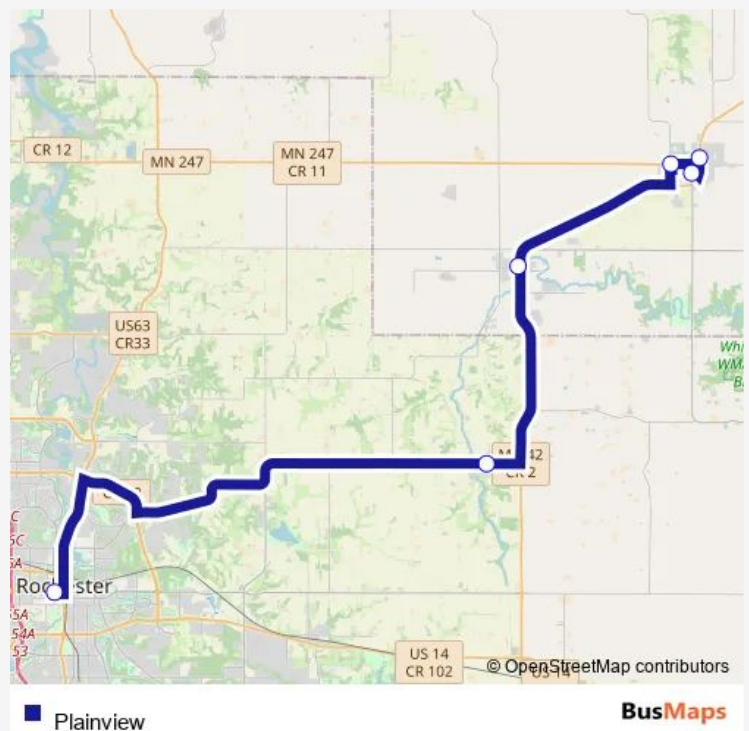

Friday 17:10

Saturday —

Sunday —

Route info

Direction: 2nd Ave. SW & 2nd St. SW (West side, South)

Stops: 4

Trip Duration: 0 hour 43 min

Direction

3rd Ave. SW & 2nd St. SW (Midblock) — Plainview St. Joachim's

4 stops

[Open route schedule](#)

3rd Ave. SW & 2nd St. SW (Midblock)

Viola Thomas St. & Viola Rd.

Elgin Commuter Lot

Plainview St. Joachim's

Route schedule

Route info

Direction: 3rd Ave. SW & 2nd St. SW (Midblock)

Stops: 4

Trip Duration: 0 hour 43 min

Direction

Plainview County Rd. 42 & 2nd Ave. Nw — 3rd Ave. SW & 2nd St. SW (Midblock)

6 stops

[Open route schedule](#)

Plainview County Rd. 42 & 2nd Ave. Nw

Plainview 3rd Ave. & 3rd St. Sw

Plainview St. Joachim's

Elgin Commuter Lot

Viola Thomas St. & Viola Rd.

3rd Ave. SW & 2nd St. SW (Midblock)

Route schedule

Plainview County Rd. 42 & 2nd Ave. Nw — 3rd Ave. SW & 2nd St. SW (Midblock)