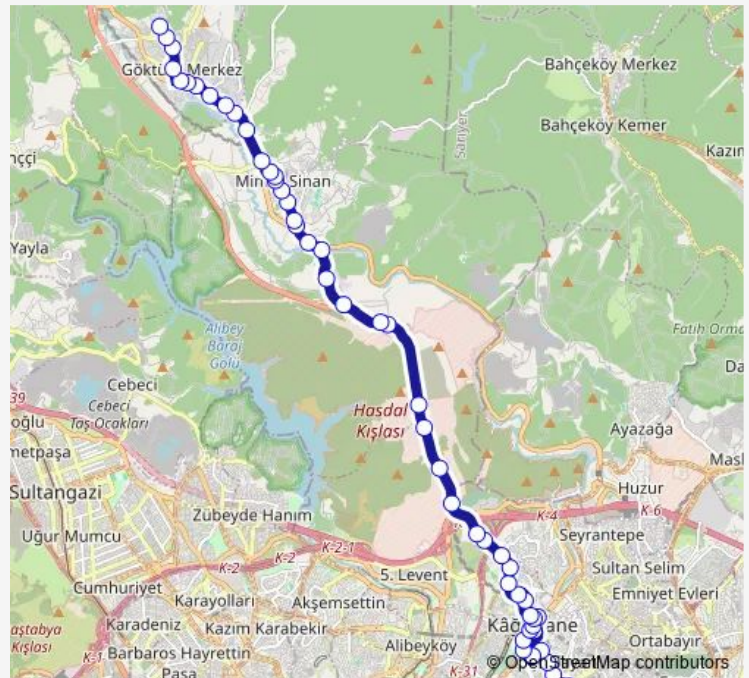

### Route schedule

Şişli — Göktürk Caddesi

Monday 06:50

Tuesday 06:50

Wednesday 06:50

Thursday 06:50

Friday 06:50

Saturday 06:50

### Route info

Direction: Şişli

Stops: 52

Trip Duration: 0 hour 50 min

■ Şişli-Göktürk — Şişli - Kağıthane - Güzeltepe - Abdurrahman Mh.

BusMaps

Karayollari 1.BI.Md.

Karayollari 1.BI.Md.