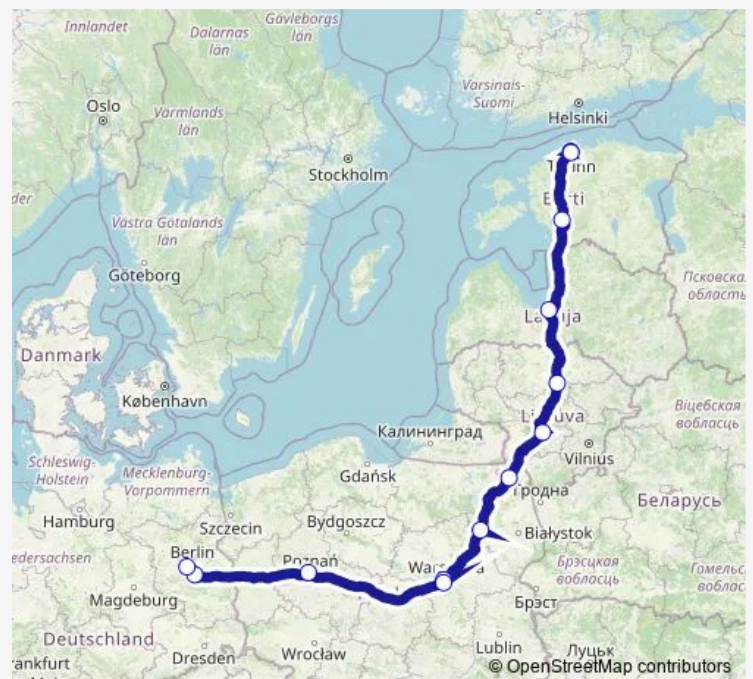

### Direction

undefined — undefined

0 stops

[Open route schedule](#)

### Route schedule

undefined — undefined

Monday	—
Tuesday	09:35
Wednesday	09:35
Thursday	—
Friday	—
Saturday	—
Sunday	—

### Route info

Direction:

Stops: 0

Trip Duration: — min

N1224a — Tallinn - Warsaw - Berlin

## Direction

Berlin ZOB [Fernbus] — Tallinn, Harbour Terminal D

13 stops

[Open route schedule](#)

Berlin ZOB [Fernbus]

Flughafen Ber

Poznan, Bus Station Poznan Main Station

Warsaw, Bus Station West