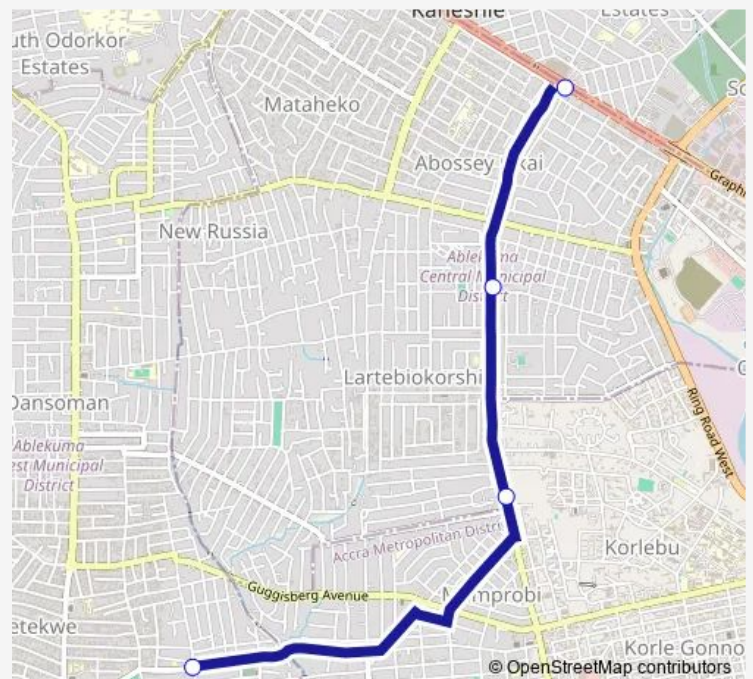

### Direction

Zone Six — Terminal Kaneshie Mkt Cmplx

4 stops

[Open route schedule](#)

Zone Six

Salvation 2

Pipe-Ena

Terminal Kaneshie Mkt Cmplx

### Route schedule

Zone Six — Terminal Kaneshie Mkt Cmplx

Monday 11:41

Tuesday 11:41

Wednesday 11:41

Thursday 11:41

Friday 11:41

Saturday 11:41

### Route info

Direction: Zone Six

Stops: 4

Trip Duration: 0 hour 16 min

■ 305b — Null

305b Bus time schedules and route maps are available in an offline PDF at [busmaps.com](https://busmaps.com). Use the [busmaps.com](https://busmaps.com) website to see live bus times, train schedule or subway schedule, and step-by-step directions for all public transit in Accra