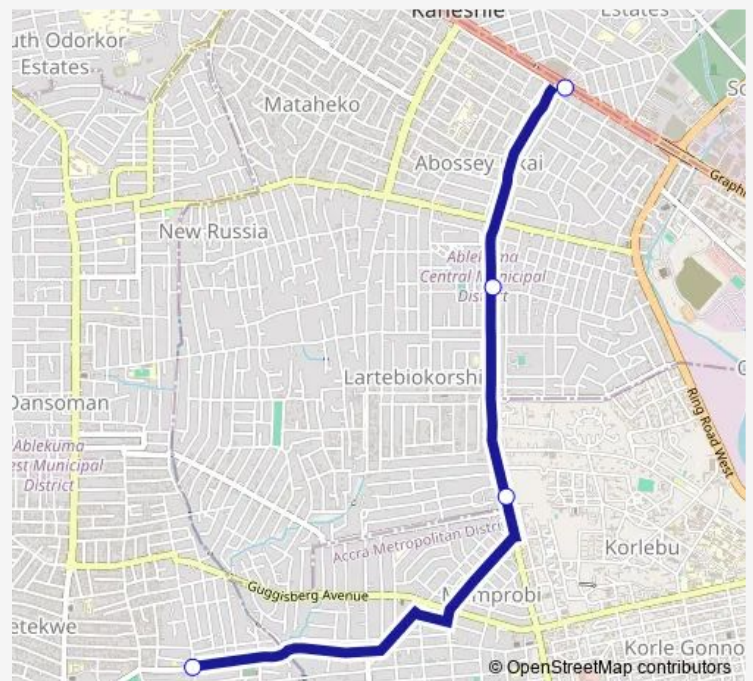

Bus 305B Null

[Go to website](#)

Direction

Zone Six — Terminal Kaneshie Mkt Cmplx

4 stops

[Open route schedule](#)

Zone Six

Salvation 2

Pipe-Ena

Terminal Kaneshie Mkt Cmplx

Route schedule

Zone Six — Terminal Kaneshie Mkt Cmplx

Monday	11:41
Tuesday	11:41
Wednesday	11:41
Thursday	11:41
Friday	11:41
Saturday	11:41
Sunday	11:41

Route info

Direction: Zone Six

Stops: 4

Trip Duration: 0 hour 16 min

305B — Null

305B Bus time schedules and route maps are available in an offline PDF at busmaps.com. Use the busmaps.com website to see live bus times, train schedule or subway schedule, and step-by-step directions for all public transit in Accra