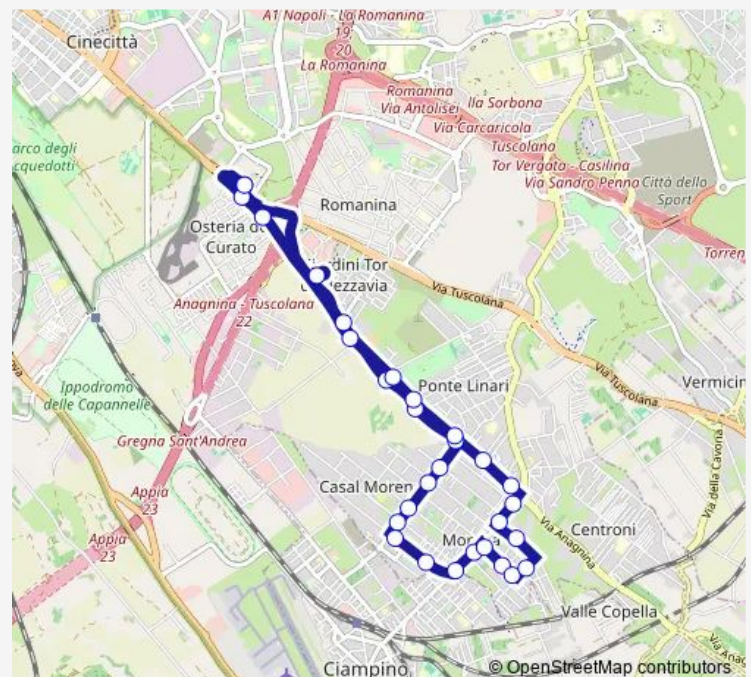

Direction

Anagnina (Ma) — Anagnina (Ma)

30 stops

[Open route schedule](#)

Anagnina (Ma)

Tuscolana/Roccella Jonica

Anagnina/Casale Ferranti

Anagnina/Gasperina

Staz.Ne Ciampino/Monasterace

Route schedule

Anagnina (Ma) — Anagnina (Ma)

Monday	02:05-02:35 ⁺¹
Tuesday	02:05-02:35 ⁺¹
Wednesday	02:05-02:35 ⁺¹
Thursday	02:05-02:35 ⁺¹
Friday	02:05-02:39 ⁺¹
Saturday	02:09-02:39 ⁺¹
Sunday	02:09-02:35 ⁺¹

Route info

Direction: Anagnina (Ma)

Stops: 30

Trip Duration: 0 hour 24 min

n551

Staz.Ne Ciampino/Anagnina

Anagnina/Callicrate

Anagnina/Servilia