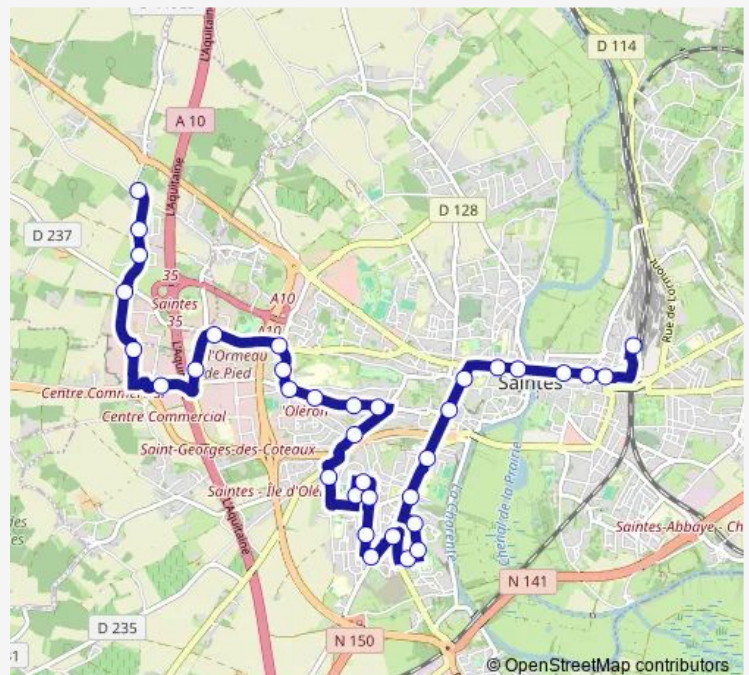

### Route schedule

Parc Atlantique 3 — Gare Sncf

Monday 19:46-20:13

Tuesday 19:46-20:13

Wednesday 19:46-20:13

Thursday 19:46-20:13

Friday 19:46-20:13

Saturday 19:46-20:13

### Route info

Direction: Parc Atlantique 3

Stops: 35

Trip Duration: 0 hour 37 min

A\_B\_C — A,B,C Tad

Sainte Eustelle

Rabannières

Bellevue