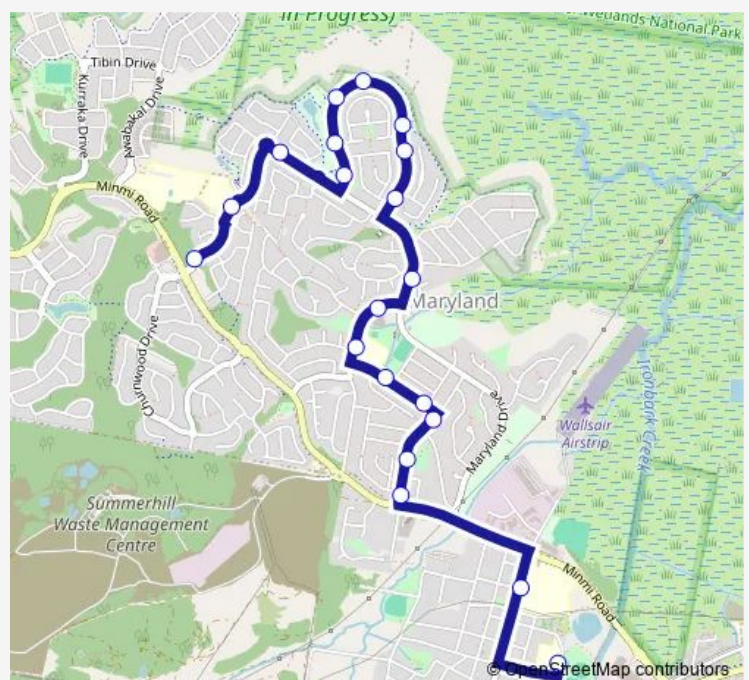

Maryland Dr At Mackillop Cl

Maryland Shopping Centre, Boundary Rd

Maryland Public School, Boundary Rd

Grange Avenue Reserve, John T Bell Dr

John T Bell Dr At Holywell St

Mcnaughton Av Opp John T Bell Dr

Beauford Avenue Reserve, Mcnaughton Av

Mcnaughton Av Opp Seaton St

Callaghan College Wallsend Campus, Macquarie St

Plattsburg Public School, Boscawan St

Route schedule

Maryland Dr After Minmi Rd — Plattsburg Public School, Boscawan St

Monday	08:32
Tuesday	08:32
Wednesday	08:32
Thursday	08:32
Friday	08:32
Saturday	—
Sunday	—

Route info

Direction: Maryland Dr After Minmi Rd

Stops: 20

Trip Duration: 0 hour 20 min

6216 — Fletcher to Glendore Ps

6216 School Bus time schedules and route maps are available in an offline PDF at [busmaps.com](https://busmaps.com). Use the [busmaps.com](https://busmaps.com) website to see live bus times, train schedule or subway schedule, and step-by-step directions for all public transit in Newcastle