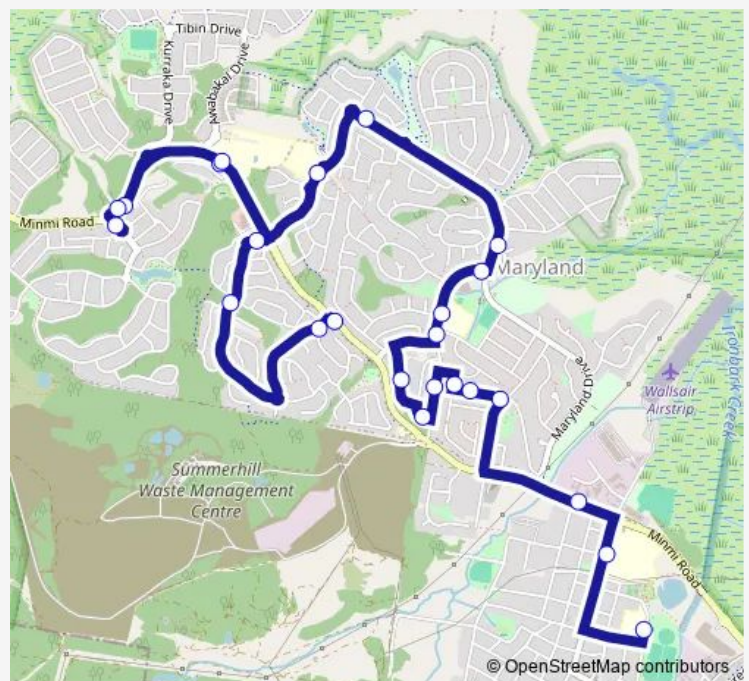

School Bus 6216 Fletcher to Glendore Ps

[Go to website](#)

Direction

Minmi Rd At Bottlebrush Bvd — Plattsburg Public School, Boscawan St

24 stops

[Open route schedule](#)

- Minmi Rd At Bottlebrush Bvd
- Bottlebrush Bvd At Sandalwood Av
- Churnwood Dr Before Cottonwood Ch
- Fletcher Village Shopping Centre, Churnwood Dr
- Minmi Rd Opp Bishop Tyrrell Anglican College
- Minmi Rd Before Britannia Bvd
- Britannia Bvd Before Minmi Rd
- Minmi Rd Opp Britannia Bvd
- Bishop Tyrrell Anglican College, Minmi Rd
- Glendore Public School, Maryland Dr
- Maryland Dr After Gundaroo Cct
- Maryland Dr At Mackillop Cl
- Maryland Shopping Centre, Boundary Rd
- Maryland Public School, Boundary Rd
- Boundary Rd At John T Bell Dr
- Tillegra St After Dewitt Cl
- Berwick Cres After Boundary Rd
- Boundary Rd Opp Sandycroft St
- Seaton St At Wyndrow Pde
- Wyndrow Pde After Seaton St
- Wyndrow Pde At Mcnaughton Av

Route schedule

Minmi Rd At Bottlebrush Bvd — Plattsburg Public School, Boscawan St

Monday	08:25
Tuesday	08:25
Wednesday	08:25
Thursday	08:25
Friday	08:25
Saturday	—
Sunday	—

Route info

Direction: Minmi Rd At Bottlebrush Bvd

Stops: 24

Trip Duration: 0 hour 31 min

6216 — Fletcher to Glendore Ps

Minmi Rd Opp Fletcher St

Callaghan College Wallsend Campus, Macquarie St

Plattsburg Public School, Boscawan St

6216 School Bus time schedules and route maps are available in an offline PDF at busmaps.com. Use the busmaps.com website to see live bus times, train schedule or subway schedule, and step-by-step directions for all public transit in Newcastle