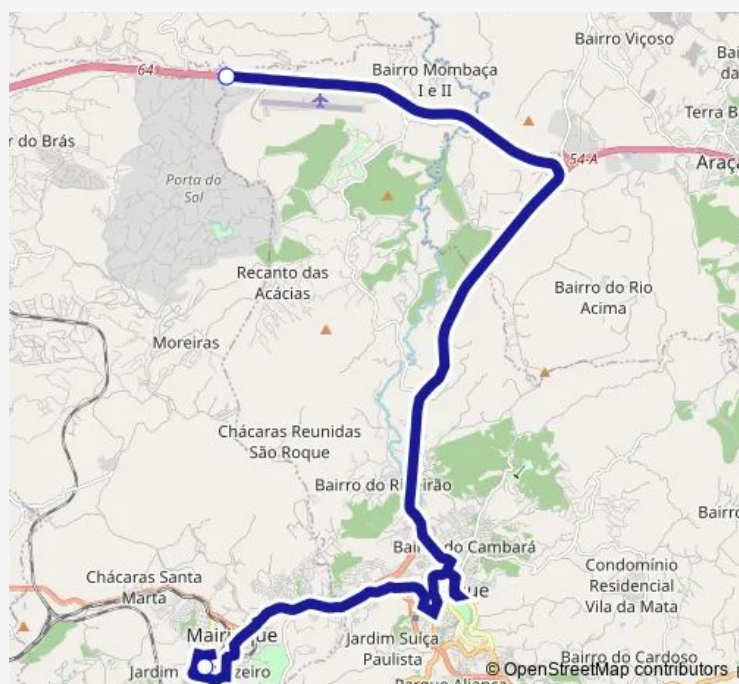

Saturday 08:20-13:20

Sunday 08:20-13:20

Route info

Direction: Rodovia Castelo Branco, 4968-5314

Stops: 2

Trip Duration: 0 hour 59 min

■ 6216 — Mairinque (Jardim Cruzeiro) / Sao Roque (Catarina Fashion Outlet)

Direction

Avenida Mitsuke, 516 — Rodovia Castelo Branco, 4968-5314

2 stops

[Open route schedule](#)

Avenida Mitsuke, 516

Rodovia Castelo Branco, 4968-5314

Route schedule

Avenida Mitsuke, 516 — Rodovia Castelo Branco, 4968-5314

Monday 07:20-12:20

Tuesday 07:20-12:20

Wednesday 07:20-12:20

Thursday 07:20-12:20

Friday 07:20-12:20

Saturday 07:20-12:20

Sunday 07:20-12:20

Route info

Direction: Avenida Mitsuke, 516

Stops: 2

Trip Duration: 0 hour 59 min

6216 Bus time schedules and route maps are available in an offline PDF at busmaps.com. Use the busmaps.com website to see live bus times, train schedule or subway schedule, and step-by-step directions for all public transit in Sao Roque