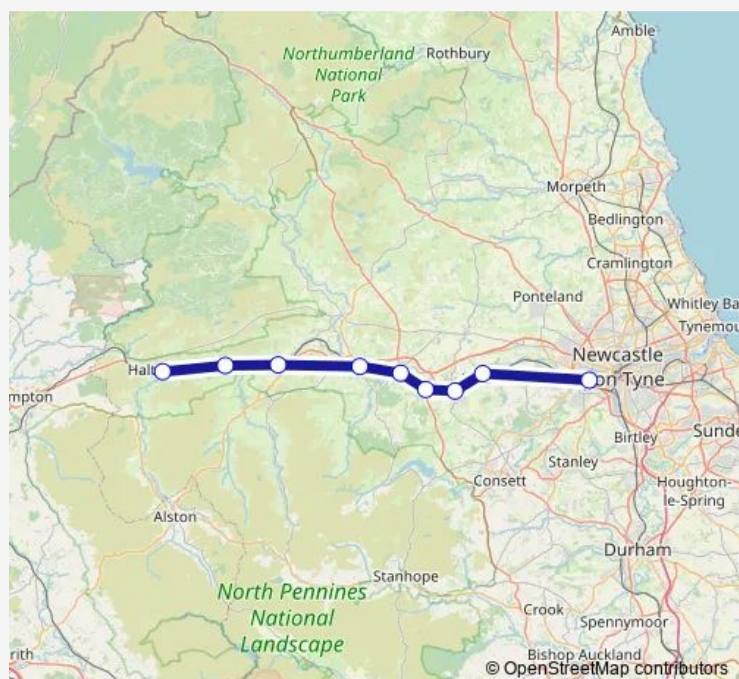

Haydon Bridge

Hexham

Corbridge

Riding Mill

Stocksfield

Prudhoe

Metrocentre

Route schedule

Haltwhistle — Metrocentre

Monday —

Tuesday —

Wednesday —

Thursday —

Friday —

Saturday —

Sunday

09:20-20:25

Route info

Direction: Haltwhistle

Stops: 9

Trip Duration: 1 hour 37 min

■ Nt:Hwh->Mce — NT replacement bus service from HWH to Mce

Nt:Hwh->Mce Rail Replacement Bus Service time schedules and route maps are available in an offline PDF at busmaps.com. Use the busmaps.com website to see live bus times, train schedule or subway schedule, and step-by-step directions for all public transit in Bardon Mill