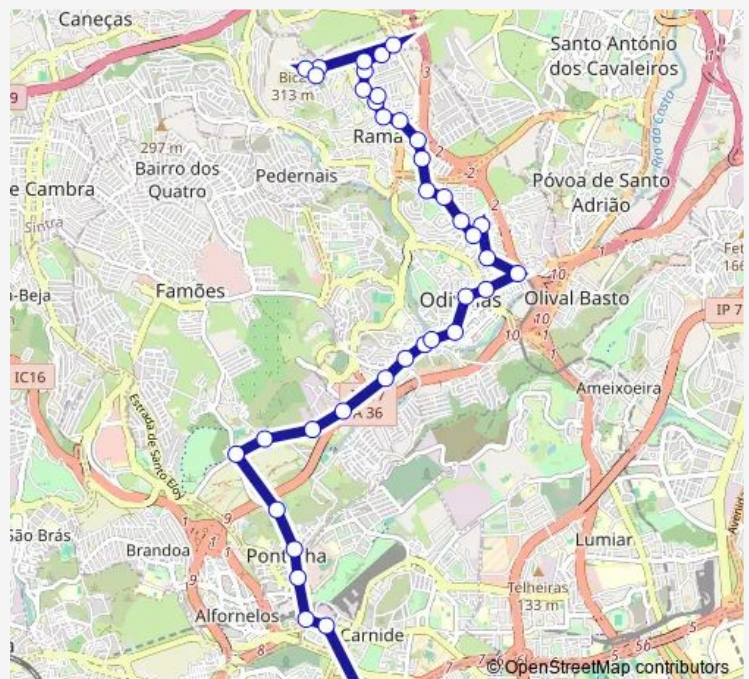

Bus 228 - Pontinha (Metro) - Jardim da Amoreira

[Go to website](#)

Direction

Lisboa (Colégio Militar) — Serra Amoreira (R Idade Pedra)

38 stops

[Open route schedule](#)

Lisboa (Colégio Militar)

Lisboa (Estrada Correia) Centro Saúde

Pontinha (Metro)

Pontinha (R Regimento Engenharia 1)

Pontinha (Pça Luís Camões) Psp

Paiã (Esc Agrícola)

Estrada Paiã (X)

Estrada Paiã (Est Serviço)

Estrada Paiã (Fte Esc Primária)

Patameiras (Odivelas Park)

Patameiras (R Paiã 12)

Odivelas (Av D Dinis 86) (X) Serra Luz

Odivelas (Av D Dinis Lte 85)

Odivelas (Av D Dinis 77)

Odivelas (Av D Dinis 47) Mercado

Odivelas (R Guilh Gomes Fernandes) (X) F Cunha

Odivelas (R M Caldas Xavier 55 A) Centro Comercia

Odivelas (Metro)

Odivelas (R Roque Gameiro 14)

Odivelas (R Alves Redol) (X) R Mirita Casimiro (De

Odivelas (R Jorge Sena) Centro Comercial

Route schedule

Lisboa (Colégio Militar) — Serra Amoreira (R Idade Pedra)

Monday 06:15-20:36

Tuesday 06:15-20:36

Wednesday 06:15-20:36

Thursday 06:15-20:36

Friday 06:15-20:36

Saturday —

Sunday —

Route info

Direction: Lisboa (Colégio Militar)

Stops: 38

Trip Duration: 0 hour 50 min

228 - Pontinha (Metro) - Jardim da Amoreira