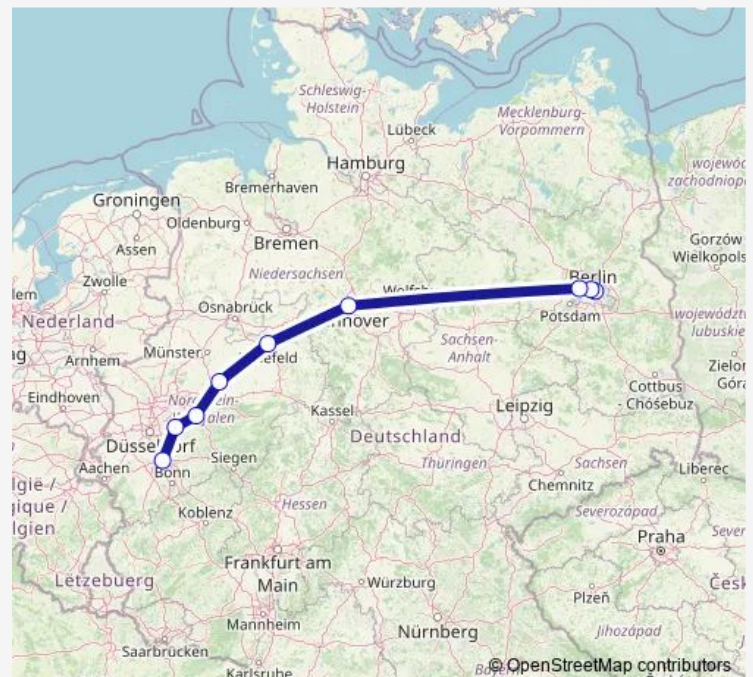

### Direction

undefined — undefined

0 stops

[Open route schedule](#)

### Route schedule

undefined — undefined

Monday 16:35

Tuesday 16:35

Wednesday 16:35

Thursday —

Friday —

Saturday —

### Route info

Direction:

Stops: 0

Trip Duration: — min

ICE 554

Bielefeld Hbf

Hamm(Westf)

Hagen Hbf

Wuppertal Hbf

Köln Hbf