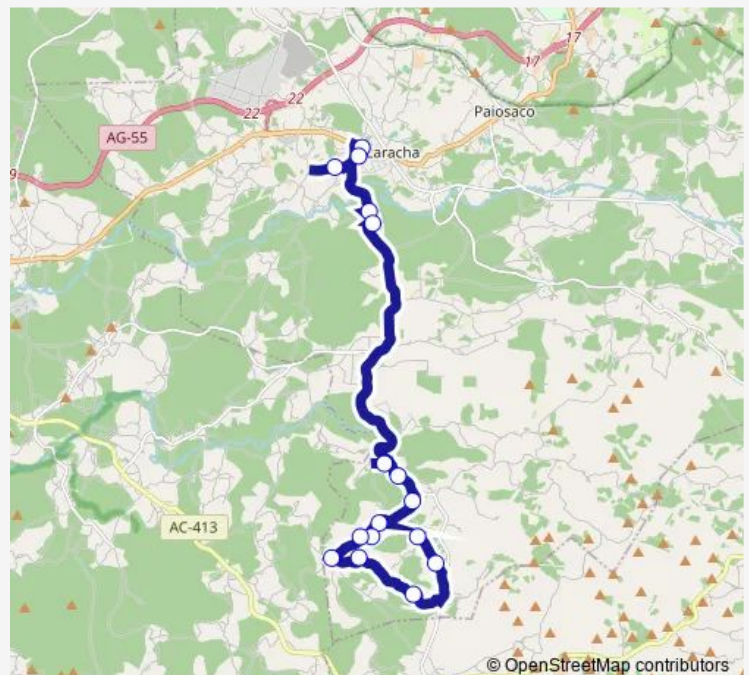

Tuesday 15:40

Wednesday 15:40

Thursday 13:30-15:40

Friday 15:40

Saturday —

Sunday —

**Route info**

Direction: Laracha Concello

Stops: 16

Trip Duration: 0 hour 32 min

■ Xg848064 — Laracha-A Gatuñeira

**Direction**

A Gatuñeira — Laracha Concello

16 stops

[Open route schedule](#)

A Gatuñeira

## Route schedule

A Gatuñeira — Laracha Concello

Monday 08:52

Tuesday 08:52

Wednesday 08:52

Thursday 08:52

Friday 08:52

Saturday —

## Route info

Direction: A Gatuñeira

Stops: 16

Trip Duration: 0 hour 32 min

Xg848064 Bus time schedules and route maps are available in an offline PDF at [busmaps.com](https://busmaps.com). Use the [busmaps.com](https://busmaps.com) website to see live bus times, train schedule or subway schedule, and step-by-step directions for all public transit in Cerceda