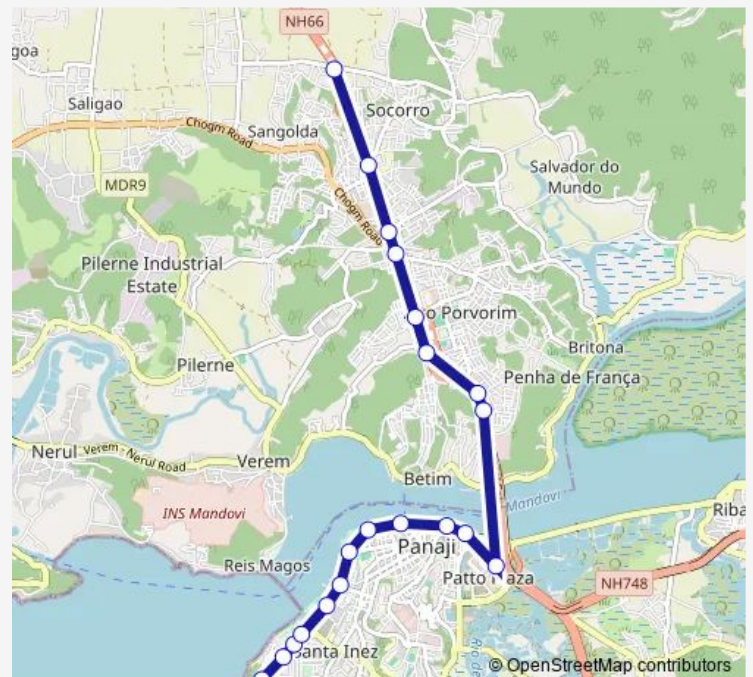

### Direction

Miramar Beach Circle B — Porvorim Tisk

20 stops

[Open route schedule](#)

Miramar Beach Circle B

Youth Hostel A

Campal

Parade Ground B

### Route schedule

Miramar Beach Circle B — Porvorim Tisk

Monday 07:15-19:15

Tuesday 07:15-19:15

Wednesday 07:15-19:15

Thursday 07:15-19:15

Friday 07:15-19:15

Saturday 07:15-19:15

### Route info

Direction: Miramar Beach Circle B

Stops: 20

Trip Duration: 0 hour 40 min

■ PVT-Pni25 — Porvorim - Miramar Bch

## Direction

Porvorim Tisk — Miramar Beach Circle A

20 stops

[Open route schedule](#)

Porvorim Tisk

Vadakade

Porvorim Copel

Gulyakade