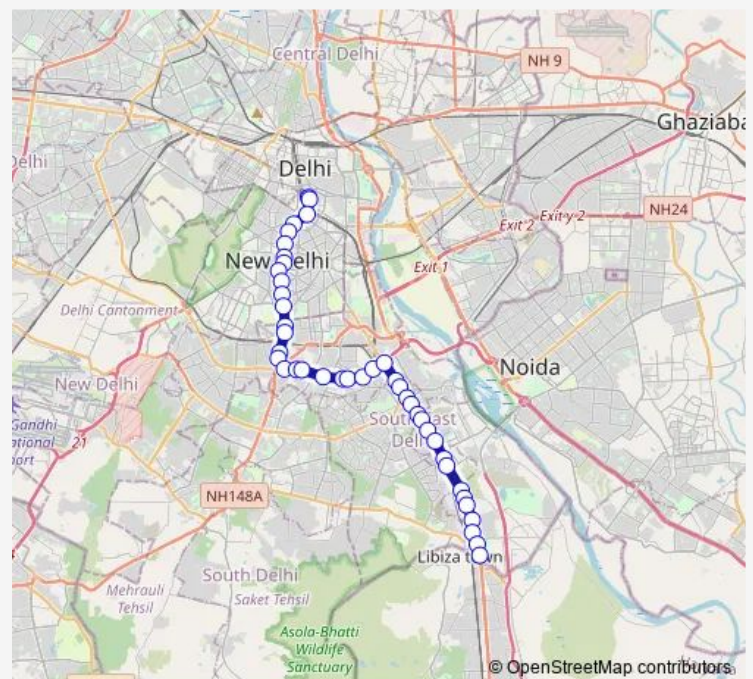

South Extension

Andrews Ganj

Gupta Market

Route schedule

Minto Road Terminal — Badarpur Border

Monday 06:10-22:05

Tuesday 06:10-22:05

Wednesday 06:10-22:05

Thursday 06:10-22:05

Friday 06:10-22:05

Saturday 06:10-22:05

Sunday 06:10-22:05

Route info

Direction: Minto Road Terminal

Stops: 42

Trip Duration: 1 hour 32 min

460clup

BusMaps

Lajpat Nagar 2 Ring Road

Lajpat Nagar Ring Road

Nehru Nagar

Ashram Chowk

Mata Mandir New Friends Colony

Ishwar Nagar