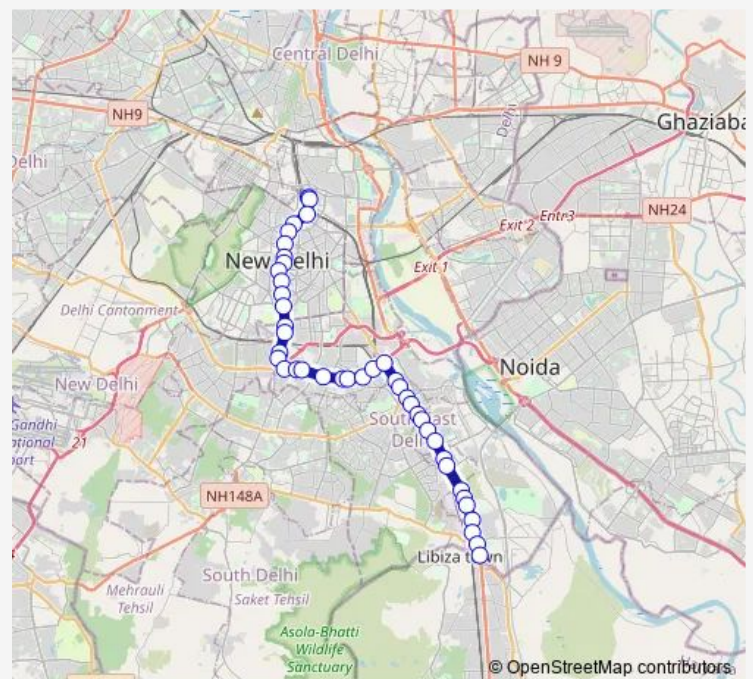

### Route schedule

Minto Road Terminal — Badarpur Border

Monday 06:10-22:05

Tuesday 06:10-22:05

Wednesday 06:10-22:05

Thursday 06:10-22:05

Friday 06:10-22:05

Saturday 06:10-22:05

Sunday 06:10-22:05

### Route info

Direction: Minto Road Terminal

Stops: 42

Trip Duration: 1 hour 32 min

460clup

BusMaps

Lajpat Nagar 2 Ring Road

Lajpat Nagar Ring Road