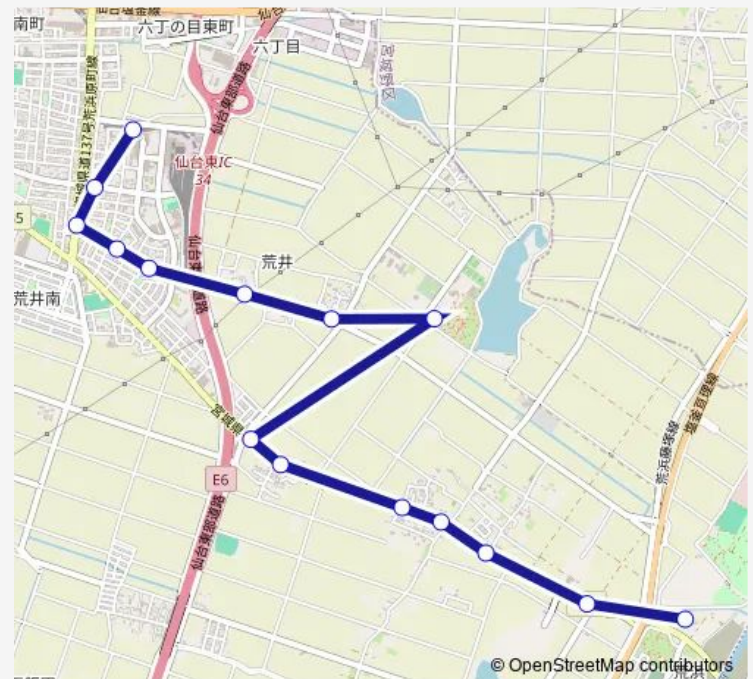

広瀬

揚戸

七郷小学校前

荒井六丁目

荒井駅

Route schedule

震災遺構仙台市立荒浜小学校前 — 荒井駅

Monday 11:37-16:53

Tuesday 11:37-16:53

Wednesday 11:37-16:53

Thursday 11:37-16:53

Friday 11:37-16:53

Saturday 09:29-16:29

Sunday 09:29-16:29

Route info

Direction: 震災遺構仙台市立荒浜小学校前

Stops: 15

Trip Duration: 0 hour 17 min

■ R20 — 荒浜小→園→荒井駅

BusMaps

Direction

荒井駅 — 震災遺構仙台市立荒浜小学校前

15 stops

[Open route schedule](#)

Route info

Direction: 荒井駅

Stops: 15

Trip Duration: 0 hour 17 min

R20 Bus time schedules and route maps are available in an offline PDF at busmaps.com. Use the busmaps.com website to see live bus times, train schedule or subway schedule, and step-by-step directions for all public transit in Sendai