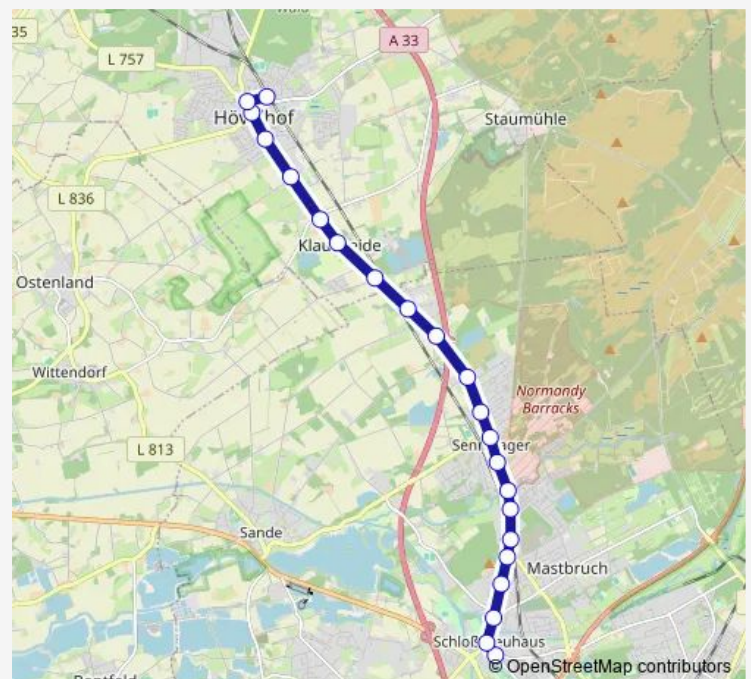

Pb-Schl.Neuhaus, Thunebrücke

Pb-Schl.Neuhaus, Bahnkreuzung

Pb-Schl.Neuhaus, Wilhelmsberg

Pb-Schl.Neuhaus, Adenauerring

Pb-Schl.Neuhaus, Waldlust

Route schedule

Hövelhof, Bahnhof — Pb-Schloß-Neuhaus, E.-R.-Weg

Monday 05:34-20:34

Tuesday 08:34-20:34

Wednesday —

Thursday —

Friday 05:34-20:34

Saturday 08:34-20:34

Sunday 10:34-20:34

Route info

Direction: Hövelhof, Bahnhof

Stops: 24

Trip Duration: 0 hour 32 min

R20 — Regionalbus Hövelhof - Schloß Neuhaus
Hövelhof - Bentlake - Sennelager - Schloß Neuhaus

Pb-Schl.Neuhaus, Hatzfelder Pl

Pb-Schloß Neuhaus, Schl. Neuhaus

Thursday —

Friday 06:10-21:10

Saturday 09:10-21:10

Sunday 09:10-21:10

Route info

Direction: Pb-Schloß-Neuhaus, E.-R.-Weg

Stops: 22

Trip Duration: 0 hour 24 min