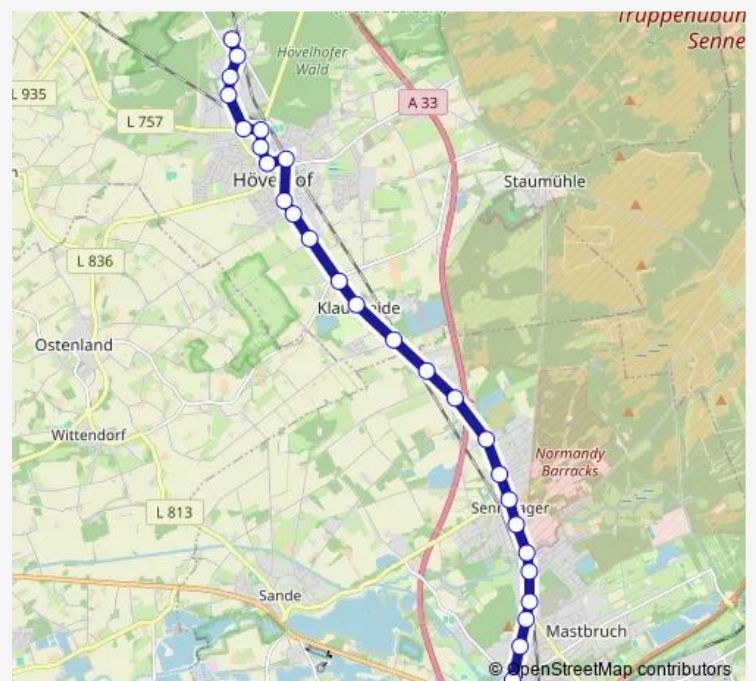

Saturday —

Sunday —

Route info

Direction: Hövelhof, Bahnhof

Stops: 21

Trip Duration: 0 hour 25 min

■ R20

BusMaps

Direction

Pb-Schloß-Neuhaus, E.-R.-Weg — Hövelhof, horatec

29 stops

[Open route schedule](#)

Pb-Schloß-Neuhaus, E.-R.-Weg

Pb-Schloß Neuhaus, Schl. Neuhaus

Pb-Schl.Neuhaus, Hatzfelder Pl

Pb-Schl.Neuhaus, Waldlust

Thursday 05:02-22:15

Friday 05:02-22:15

Saturday 08:00-18:30

Sunday 10:15-19:15

Route info

Direction: Hövelhof, horatec

Stops: 29

Trip Duration: 0 hour 38 min