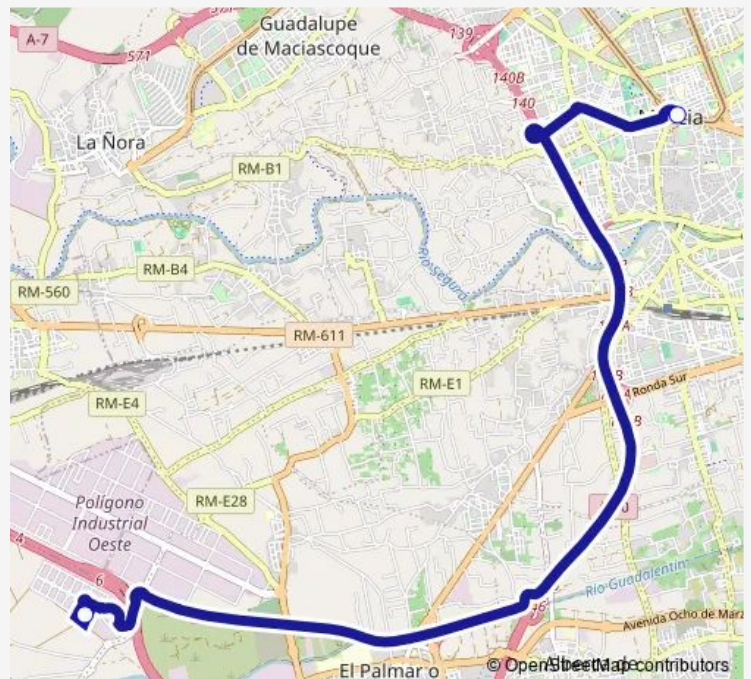

Bus R20 Rayo 20 (Cocheras - Cabecera)

[Go to website](#)

Direction

undefined — undefined

0 stops

[Open route schedule](#)

Route schedule

undefined — undefined

Monday 21:37-21:53

Tuesday 21:37-22:40

Wednesday 21:37-22:40

Thursday 21:37-22:40

Friday 21:37-22:40

Saturday 22:40

Sunday 22:40

Route info

Direction:

Stops: 0

Trip Duration: – min

R20 — Rayo 20 (Cocheras - Cabecera)

Direction

undefined — undefined

0 stops

[Open route schedule](#)

Route schedule

undefined — undefined

Monday	06:40-07:03
Tuesday	06:40-08:10
Wednesday	06:40-08:10
Thursday	06:40-08:10
Friday	06:40-08:10
Saturday	06:40
Sunday	08:10

Route info

Direction:

Stops: 0

Trip Duration: – min