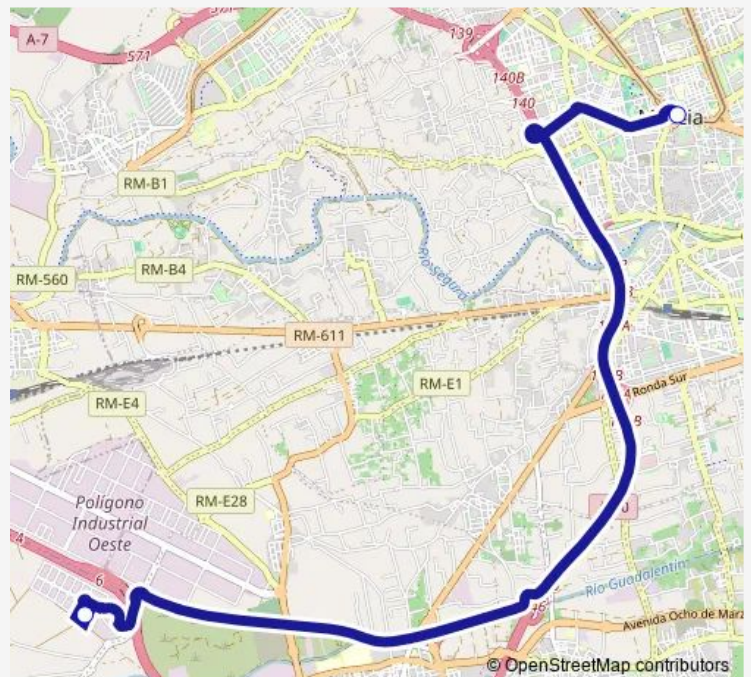

Bus R20 Rayo 20 (Cocheras - Cabecera)

[Go to website](#)

Direction

undefined — undefined

0 stops

[Open route schedule](#)

Route schedule

undefined — undefined

Monday 21:37-21:53

Tuesday 21:37-21:53

Wednesday 21:37-21:53

Thursday 21:37-21:53

Friday 21:37-21:53

Saturday 22:40

Sunday 22:40

Route info

Direction:

Stops: 0

Trip Duration: – min

R20 — Rayo 20 (Cocheras - Cabecera)

Direction

undefined — undefined

0 stops

[Open route schedule](#)**Route schedule**

undefined — undefined

Monday	06:40-07:03
Tuesday	06:40-07:03
Wednesday	06:40-07:03
Thursday	06:40-07:03
Friday	06:40-07:03
Saturday	06:40
Sunday	08:10

Route info

Direction:

Stops: 0

Trip Duration: – min

R20 Bus time schedules and route maps are available in an offline PDF at busmaps.com. Use the busmaps.com website to see live bus times, train schedule or subway schedule, and step-by-step directions for all public transit in Murcia