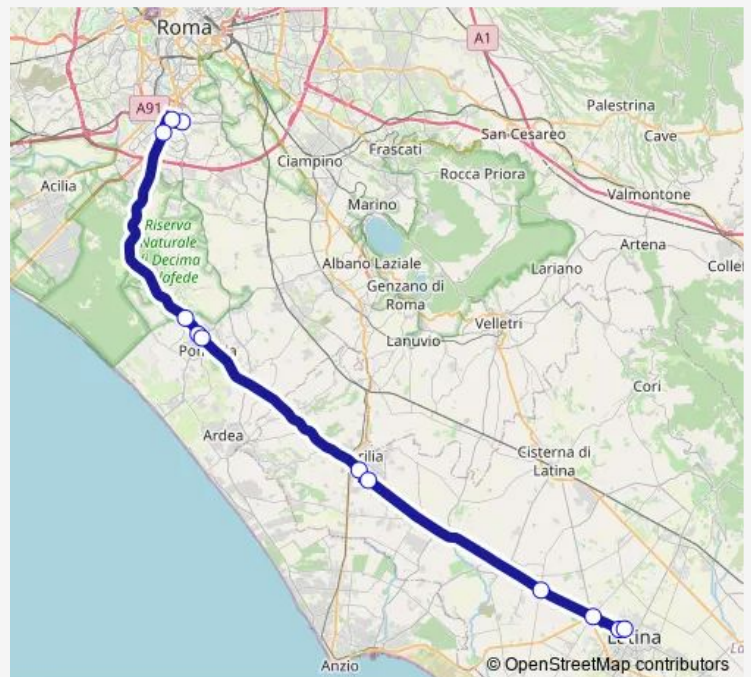

**Bus Roma Laurentina - Latina # Cn244d**

[Go to website](#)

**Direction**

Roma | Laurentina (Metro B) # f2693 — Latina | Terminal Bus # f3092

12 stops

[Open route schedule](#)

Roma | Laurentina (Metro B) # f2693

Aprilia | Via Pontina (Carroceto) # f2738

Aprilia | Via Pontina Via Cagliari # f2739

Cisterna | Via Pontina (Prato Cesarino) # f2750

Latina | Borgo Piave # f2753

Latina | Via Romagnoli # f2756

Latina | Terminal Bus # f3092

**Route schedule**

Roma | Laurentina (Metro B) # f2693 — Latina | Terminal Bus # f3092

Monday	17:00
Tuesday	17:00
Wednesday	17:00
Thursday	17:00
Friday	17:00
Saturday	—
Sunday	—

**Route info**

Direction: Roma | Laurentina (Metro B) # f2693

Stops: 12

Trip Duration: 1 hour 38 min

Roma Laurentina - Latina # Cn244d

Bus time schedules and route maps are available in an offline PDF at [busmaps.com](https://busmaps.com). Use the [busmaps.com](https://busmaps.com) website to see live bus times, train schedule or subway schedule, and step-by-step directions for all public transit in Pomezia