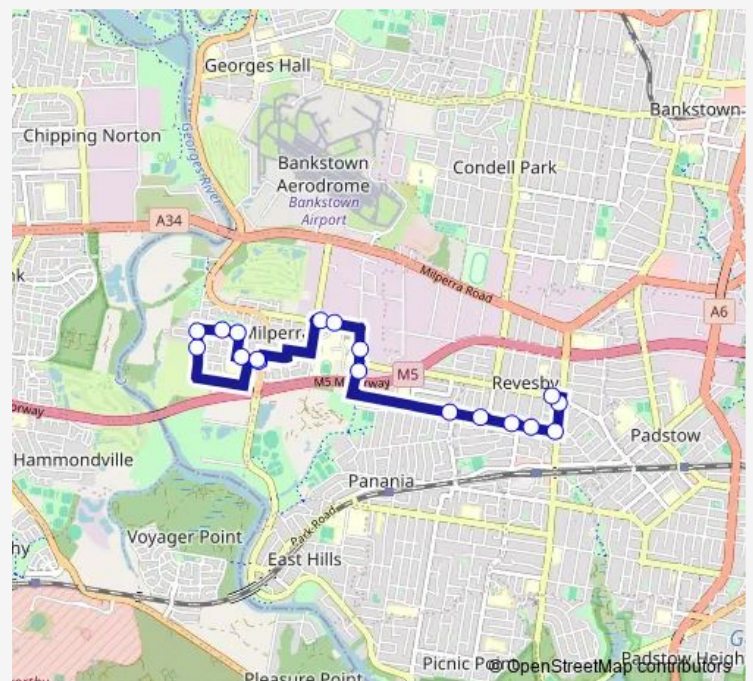

Bullecourt Av Opp Western Sydney University

Horsley Rd Opp Mount St Joseph Secondary School

Horsley Rd After Beaconsfield St

Bransgrove Rd Opp Carson St

Bransgrove Rd At Presland Av

Bransgrove Rd At Sherwood St

Bransgrove Rd Opp Simmons St

Bransgrove Rd At The River Rd

St Lukes Primary School, The River Rd

St Lukes Primary School, Beaconsfield St

Route schedule

Pozieres Av After Henry Lawson Dr — St Lukes Primary School, Beaconsfield St

| | |
|-----------|-------|
| Monday | 08:35 |
| Tuesday | 08:35 |
| Wednesday | 08:35 |
| Thursday | 08:35 |
| Friday | 08:35 |
| Saturday | — |
| Sunday | — |

Route info

Direction: Pozieres Av After Henry Lawson Dr

Stops: 18

Trip Duration: 0 hour 15 min

S118 — Milperra PS to St Lukes Ps

S118 School Bus time schedules and route maps are available in an offline PDF at busmaps.com. Use the busmaps.com website to see live bus times, train schedule or subway schedule, and step-by-step directions for all public transit in Liverpool