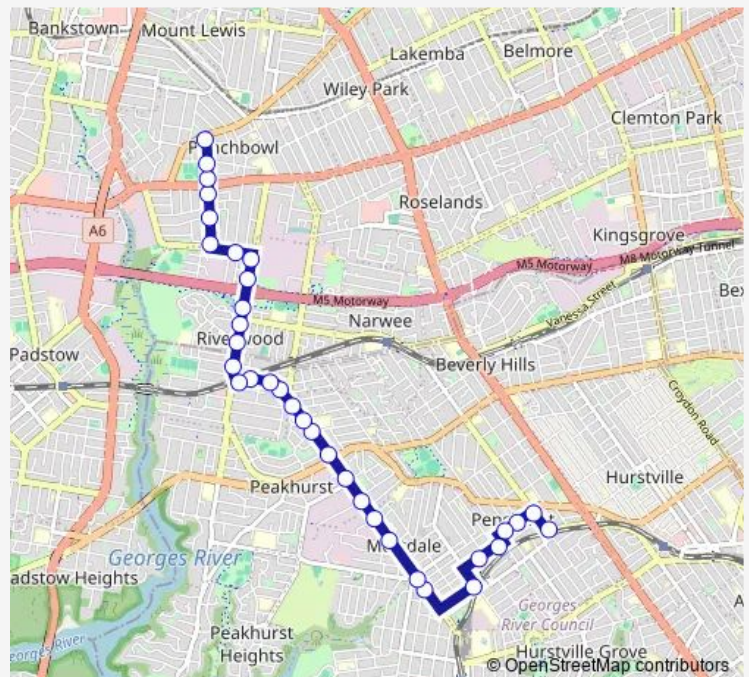

Marist Catholic College Peshurst, Victoria Av

Victoria Av At Cook St

Mortdale Station, Pitt St, Stand A

Boundary Rd Opp Oxford St

Boundary Rd Before Gungah Bay Rd

Boundary Rd After Barry St

Boundary Rd At Hearne St

St Joseph's Primary School, Thurlow St

Thurlow St Opp Riverwood Station

Route schedule

Peshurst Station, Bridge St — Rose St Opp Linden Av

Monday 15:05

Tuesday 15:05

Wednesday 15:05

Thursday 15:05

Friday 15:05

Saturday —

Sunday —

Route info

Direction: Peshurst Station, Bridge St

Stops: 34

Trip Duration: 0 hour 29 min

S118 — Peshurst to Rose St and Punchbowl Rd

Belmore Rd At Coleridge St

Belmore Rd At Roosevelt Av

Belmore Rd At Washington Av

Riverwood Community Centre, Belmore Rd

Belmore Rd Opp Rotary Park

Belmore Rd Before Wiggs Rd

Wiggs Rd At Alverstone St

Cullens Rd At Kylie Pde