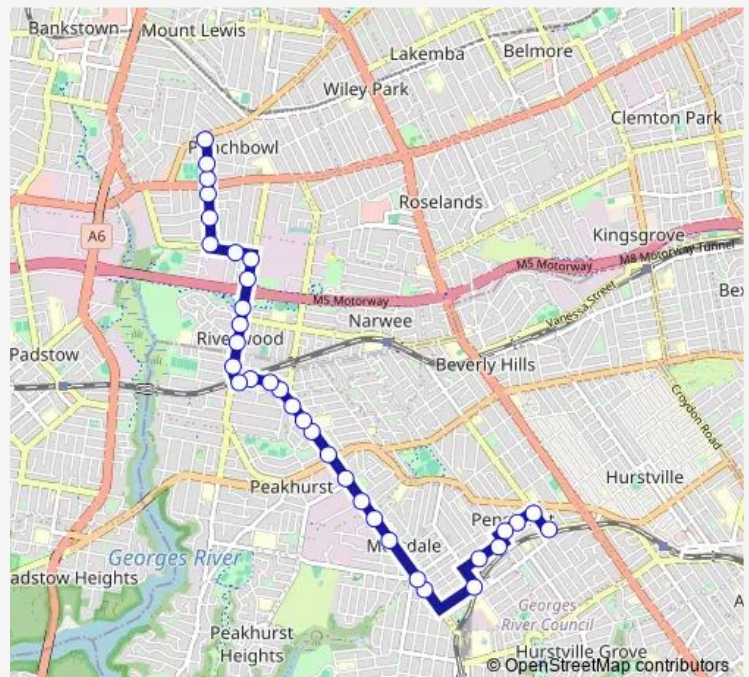

Boundary Rd After Barry St

Boundary Rd At Hearne St

Boundary Rd At Norman St

Boundary Rd After Stanley St

Bonds Rd After Forest Rd

Bonds Rd Opp Bailey Pde

Bonds Rd Opp Peakhurst Public School

Bonds Rd Opp Meadowland Rd

Romilly St After Talbot St

Thurlow St At Larkhill Av

St Joseph's Primary School, Thurlow St

Thurlow St Opp Riverwood Station

Route schedule

Peshurst Station, Bridge St — Rose St Opp Linden Av

Monday 15:05

Tuesday 15:05

Wednesday 15:05

Thursday 15:05

Friday 15:05

Saturday —

Sunday —

Route info

Direction: Peshurst Station, Bridge St

Stops: 34

Trip Duration: 0 hour 29 min

S118 — Peshurst to Rose St and Punchbowl Rd

Belmore Rd At Coleridge St

Belmore Rd At Roosevelt Av

Belmore Rd At Washington Av

Riverwood Community Centre, Belmore Rd

Belmore Rd Opp Rotary Park