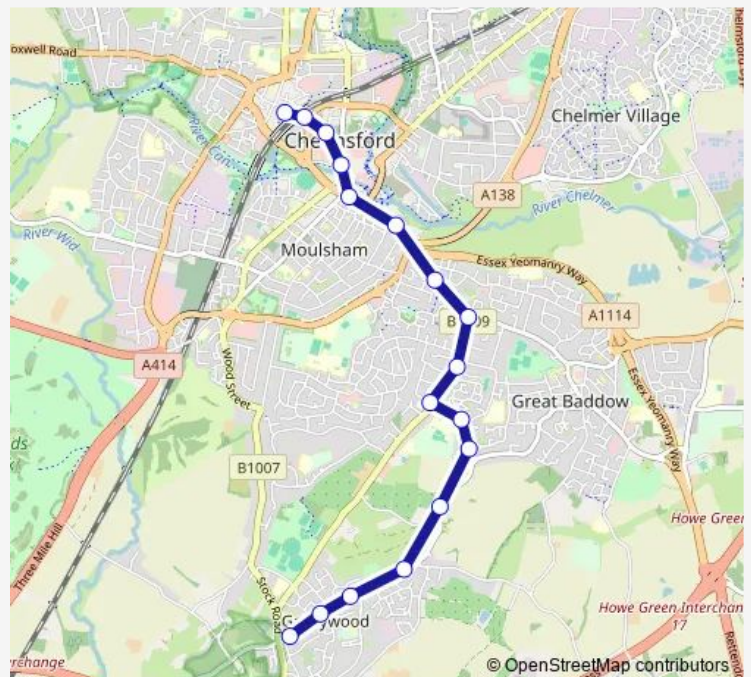

### Route schedule

Keene Hall — Bus Station

Monday 21:21

Tuesday 21:21

Wednesday 21:21

Thursday 21:21

Friday 21:21

Saturday 21:21-22:21

### Route info

Direction: Keene Hall

Stops: 18

Trip Duration: 0 hour 19 min

■ C57 — Galleywood - Chelmsford

## Route info

Direction: Bus Station

Stops: 17

Trip Duration: 0 hour 16 min