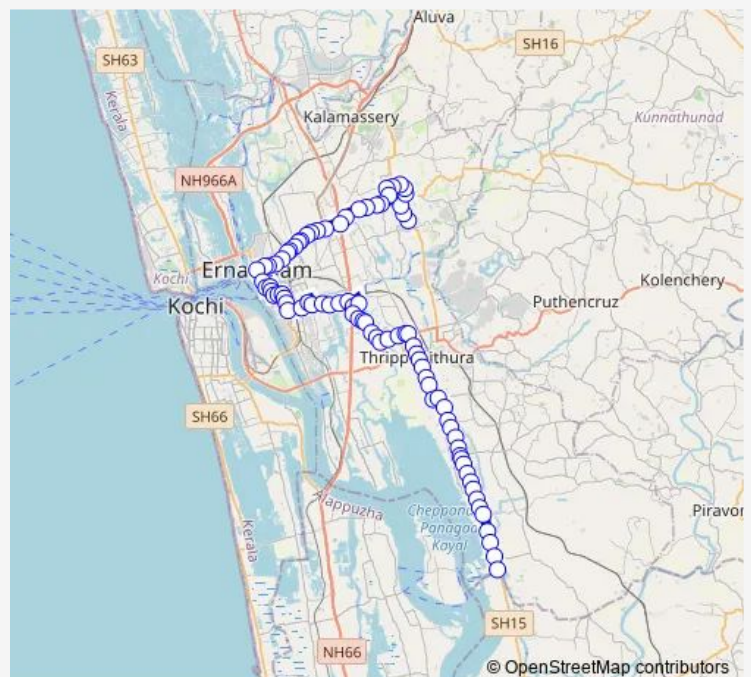

Route schedule

Csez — Poothota

Monday	06:00
Tuesday	06:00
Wednesday	06:00
Thursday	06:00
Friday	06:00
Saturday	06:00
Sunday	06:00

Route info

Direction: Csez

Stops: 85

Trip Duration: 1 hour 47 min

■ Poothotta ↔ Kakkanad Cepz

Menaka

St Theresas College

Convent Junction

Boat Jetty Junction

Hospital Junction

Maharajas Hostel

Maharajas Ground

Karakkat Junction