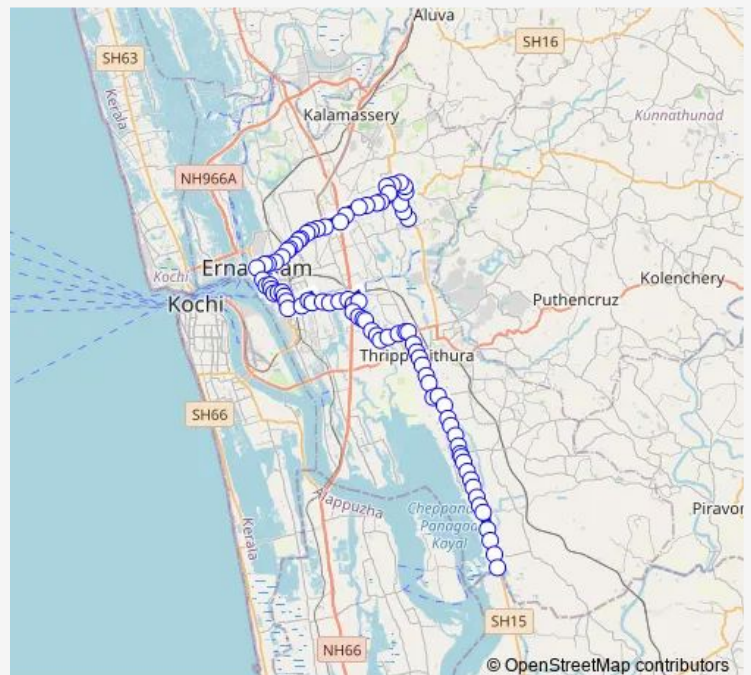

### Direction

Csez — Poothota

85 stops

[Open route schedule](#)

- Csez
- Eechamukk
- Akashavani Junction
- Kakkanad Civil Station
- Kakkanad
- Mavelipuram Junction
- Ambadimoola
- NGO Quarters
- Kunnumpuram
- Padamugal
- Colony Junction
- Vazhakkala
- Chembumukku
- Padivattom
- Pipeline Junction
- Palarivattom
- Janatha
- Kaloor Stadium
- Deshabhimani
- Mathrubhoomi
- Model Technical School

### Route schedule

Csez — Poothota

Monday	06:00
Tuesday	06:00
Wednesday	06:00
Thursday	06:00
Friday	06:00
Saturday	06:00
Sunday	06:00

### Route info

Direction: Csez

Stops: 85

Trip Duration: 1 hour 47 min

Poothotta ↔ Kakkanad Cepz

Kaloor

Manapattyparambu

Town Hall