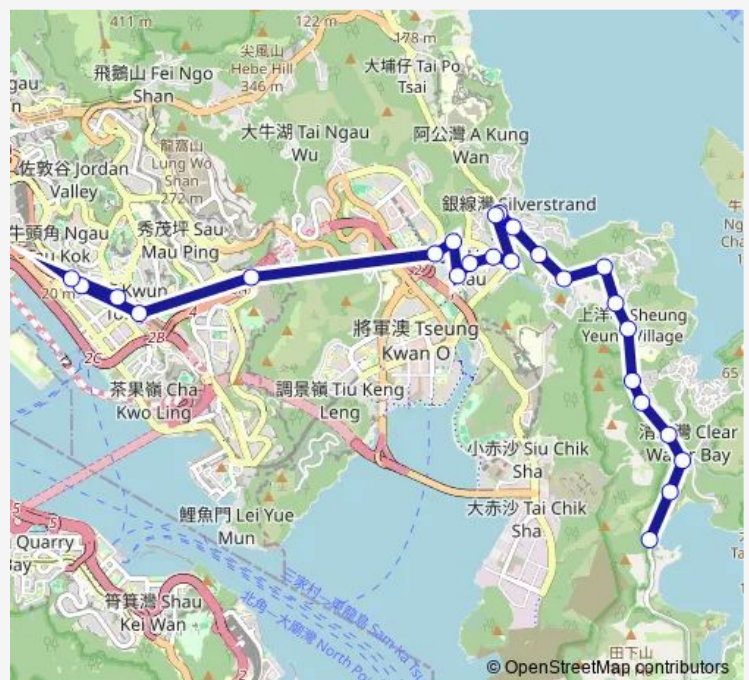

Wednesday 06:40-08:05

Thursday 06:40-08:05

Friday 06:40-08:05

Saturday —

Sunday —

Route info

Direction: [Kmb] Clear Water BAY BUS Terminus

Stops: 25

Trip Duration: 0 hour 42 min

■ 91S — Clear Water BAY - Kwun Tong

[Kmb] Hang HAU Station

[Ctb] HAU TAK Estate, PO Ning Road|[Kmb+Ctb] HAU TAK Estate/
Tak FU House, PO Ning Road|[Kmb] HAU TAK Estate

[Ctb] Chung Ming Court, PO Shun Road|[Kmb] Chung Ming Court