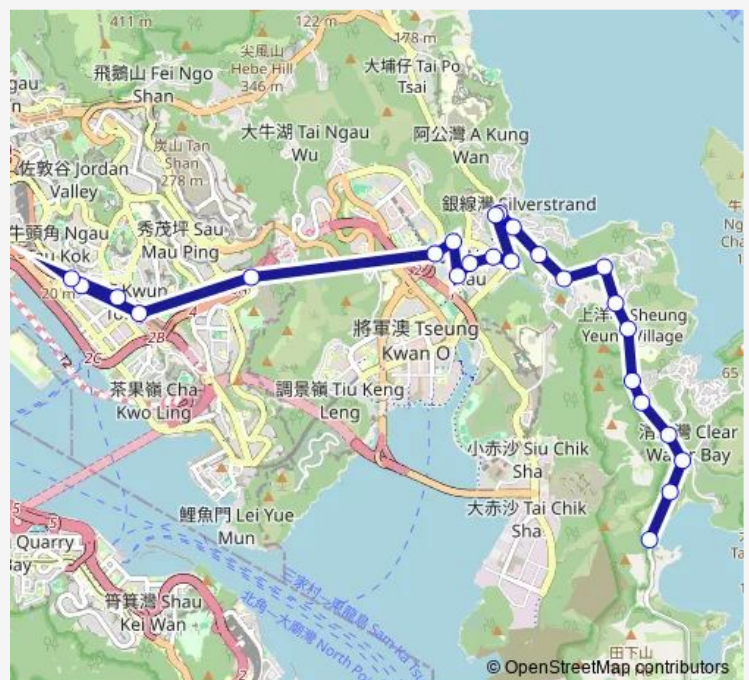

### Route schedule

[Kmb] Clear Water BAY BUS Terminus — [Kmb+Ctb] Kwun Tong BBI - Kwun Tong Town Centre/<Br>Kwun Tong Town Centre, Kwun Tong Road|[Kmb] Kwun Tong BBI - Kwun Tong Town Centre

Monday	06:40-08:05
Tuesday	06:40-08:05
Wednesday	06:40-08:05
Thursday	06:40-08:05
Friday	06:40-08:05
Saturday	—
Sunday	—

### Route info

Direction: [Kmb] Clear Water BAY BUS Terminus

Stops: 25

Trip Duration: 0 hour 41 min

■ 91s — Clear Water BAY - Kwun Tong

[Kmb] Hang HAU Station

[Ctb] HAU TAK Estate, PO Ning Road[[Kmb+Ctb] HAU TAK Estate/<Br>Hau TAK Estate, PO Ning Road[[Kmb] HAU TAK Estate