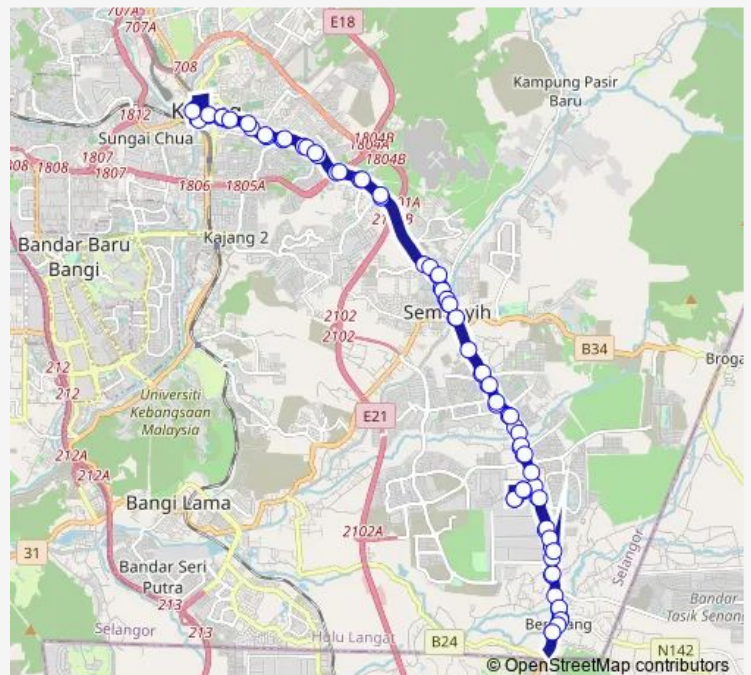

Wednesday 06:00-13:45

Thursday 06:00-13:45

Friday 06:00-13:45

Saturday 06:00-22:00

Sunday 06:00-22:00

Route info

Direction: Hentian Pekan Beranang

Stops: 78

Trip Duration: 2 hour 5 min

T450 — Beranang ~ MRT Stadium Kajang

Kj626 KG Sentosa

Kj630 Dewan Komuniti Semenyih

Kj631 SK Semenyih

Kj632 Taman Semenyih

Kj633 Taman Desa Semenyih

Kj634 Taman AIN ANN/Vista Valley