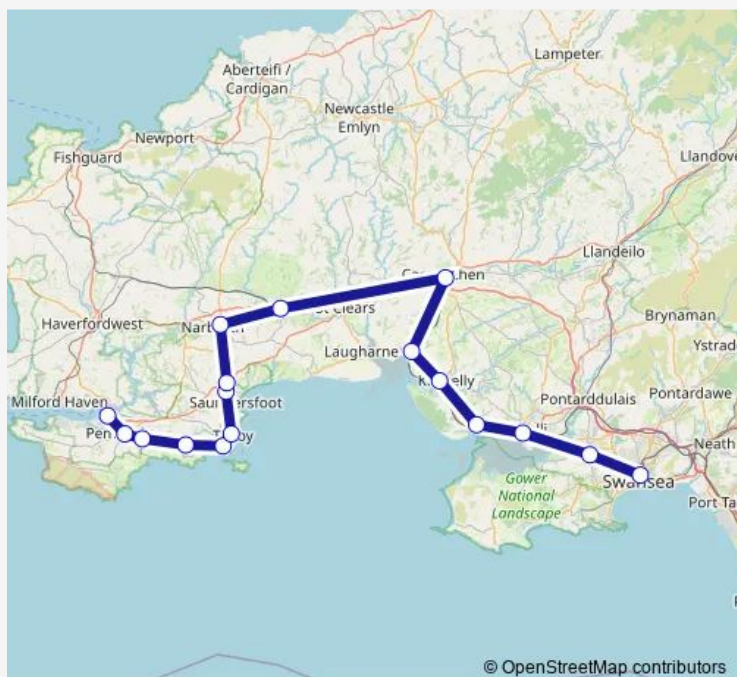

Carmarthen

Ferryside

Kidwelly

Pembrey & Burry Port

Llanelli

Gowerton

Swansea

Route schedule

Pembroke Dock — Swansea

Monday

—

Tuesday

—

Wednesday

—

Thursday

—

Friday

—

Saturday

—

Sunday

11:58-19:04

Route info

Direction: Pembroke Dock

Stops: 17

Trip Duration: 2 hour 18 min

© OpenStreetMap contributors

Aw:Pmd->Swa — AW train service from PMD to Swa

Aw:Pmd->Swa Rail time schedules and route maps are available in an offline PDF at busmaps.com. Use the busmaps.com website to see live bus times, train schedule or subway schedule, and step-by-step directions for all public transit in Swansea