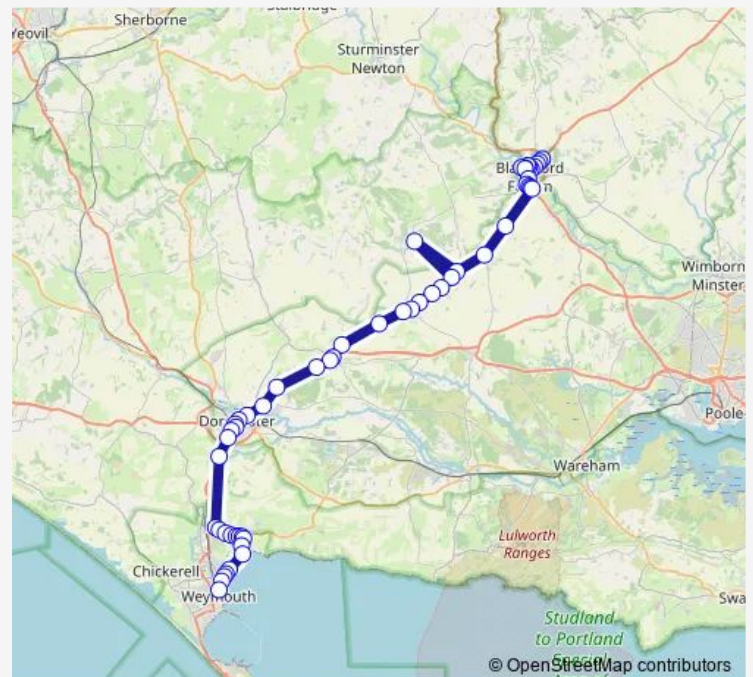

Thursday 07:52

Friday 07:52

Saturday —

Sunday —

Route info

Direction: Dorchester Road Traffic Lights

Stops: 25

Trip Duration: 0 hour 52 min

■ CR8 — Blandford - Weymouth

Norden Road

Hunt Road

Salisbury Road Cemetery

Rosebank Lane

Direction

Rosebank Lane — Kings Statue

54 stops