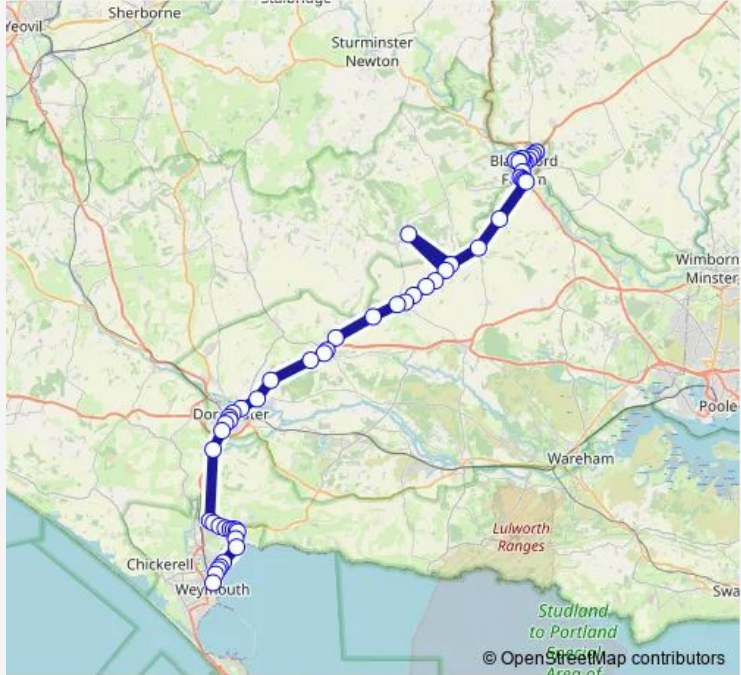

Bus CR8 Blandford - Weymouth

[Go to website](#)

**Direction**  
 Dorchester Road Traffic Lights — Rosebank Lane  
 25 stops  
[Open route schedule](#)

- Dorchester Road Traffic Lights
- Blue Vinny
- Furzehill
- Rangemoor
- Milborne Spar Shop
- Milton Abbey School Turn
- Old Post Office
- Catherines Well
- Reading Room
- Kingston Cross
- Red Barn Farm
- Pigeon Close
- The Brewery
- The Maltings
- Crown Hotel
- Eagle House Surgery
- The Blandford School
- Blandford Hospital
- Lockeridge Close
- Blandford Day Centre
- Castleman House

Route schedule  
 Dorchester Road Traffic Lights — Rosebank Lane

Monday	07:52
Tuesday	07:52
Wednesday	07:52
Thursday	07:52
Friday	07:52
Saturday	—
Sunday	—

Route info  
 Direction: Dorchester Road Traffic Lights  
 Stops: 25  
 Trip Duration: 0 hour 52 min

## Direction

Rosebank Lane — Kings Statue

54 stops

[Open route schedule](#)

Rosebank Lane

Salisbury Road Cemetery

Hunt Road

Kings Road