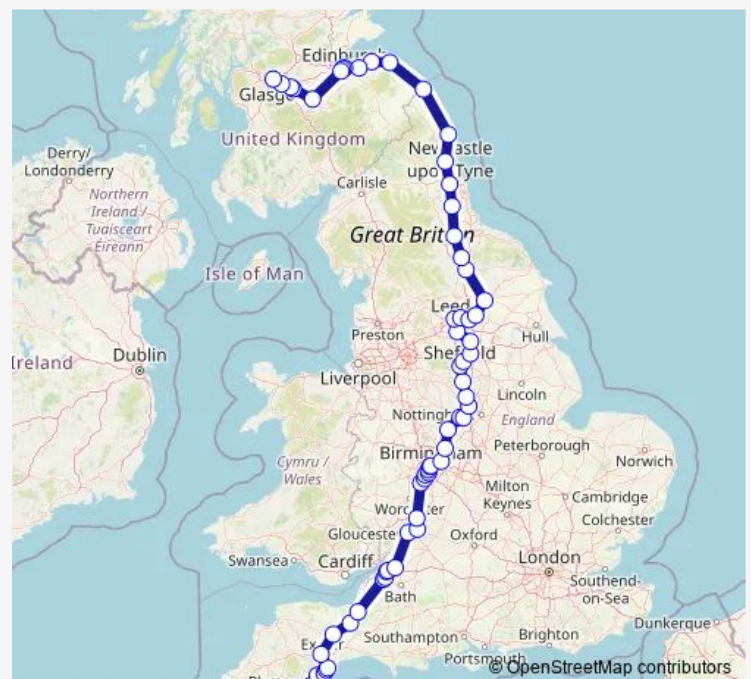

Rail Xc:Ply->Glc XC train service from PLY to Glc

[Go to website](#)

Direction

Plymouth — Glasgow Central

63 stops

[Open route schedule](#)

Plymouth

Ivybridge

Totnes

Newton Abbot

Teignmouth

Dawlish

Dawlish Warren

Exeter St Davids

Tiverton Parkway

Taunton

Bridgwater

Parson Street

Bristol Temple Meads

Filton Abbey Wood

Bristol Parkway

Yate

Gloucester

Cheltenham Spa

Ashchurch for Tewkesbury

Bromsgrove

Barnt Green

Route schedule

Plymouth — Glasgow Central

Monday —

Tuesday —

Wednesday —

Thursday —

Friday —

Saturday 07:25-09:27

Sunday 10:27

Route info

Direction: Plymouth

Stops: 63

Trip Duration: 10 hour 49 min

■ Xc:Ply->Glc — XC train service from PLY to Glc