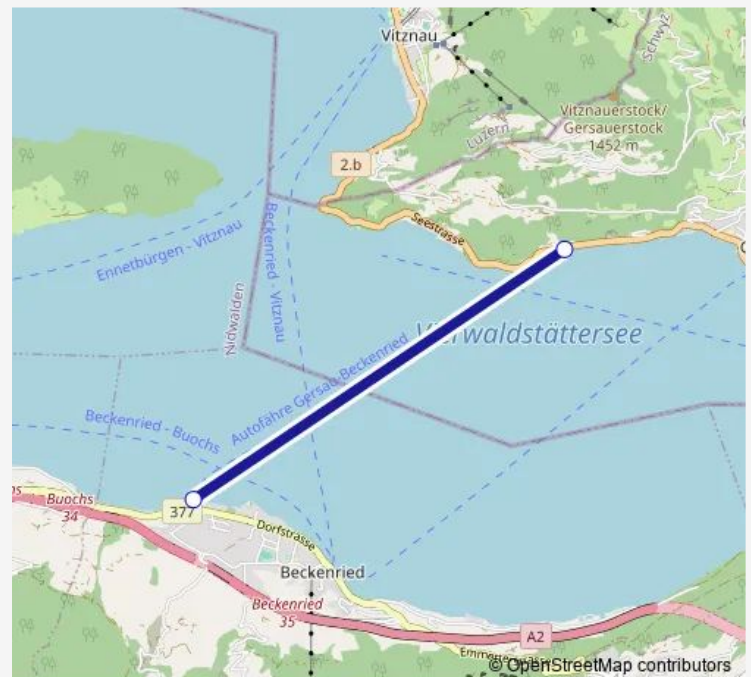

Ferry 6 FAE 6

[Go to website](#)

Direction

undefined — undefined

0 stops

[Open route schedule](#)

Route schedule

undefined — undefined

Monday	08:40
Tuesday	08:40
Wednesday	08:40
Thursday	08:40
Friday	08:40
Saturday	08:40
Sunday	08:40

Route info

Direction:

Stops: 0

Trip Duration: – min

6 — FAE 6

6 Ferry time schedules and route maps are available in an offline PDF at busmaps.com. Use the busmaps.com website to see live bus times, train schedule or subway schedule, and step-by-step directions for all public transit in Beckenried