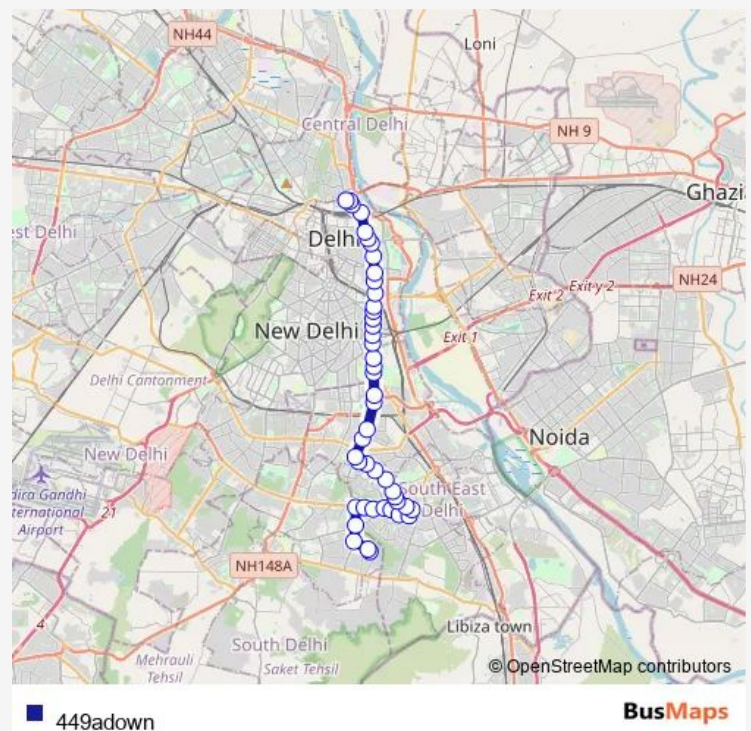

Lady Shri Ram College

Central School (Kv)

Central School (Andews Ganj)

Route schedule

Ambedkar Nagar Sec- 5 (T) — Isbt Kashmere Gate Terminal

Monday 08:30-20:16

Tuesday 08:30-20:16

Wednesday 08:30-20:16

Thursday 08:30-20:16

Friday 08:30-20:16

Saturday 08:30-20:16

Sunday 08:30-20:16

Route info

Direction: Ambedkar Nagar Sec- 5 (T)

Stops: 45

Trip Duration: 1 hour 24 min