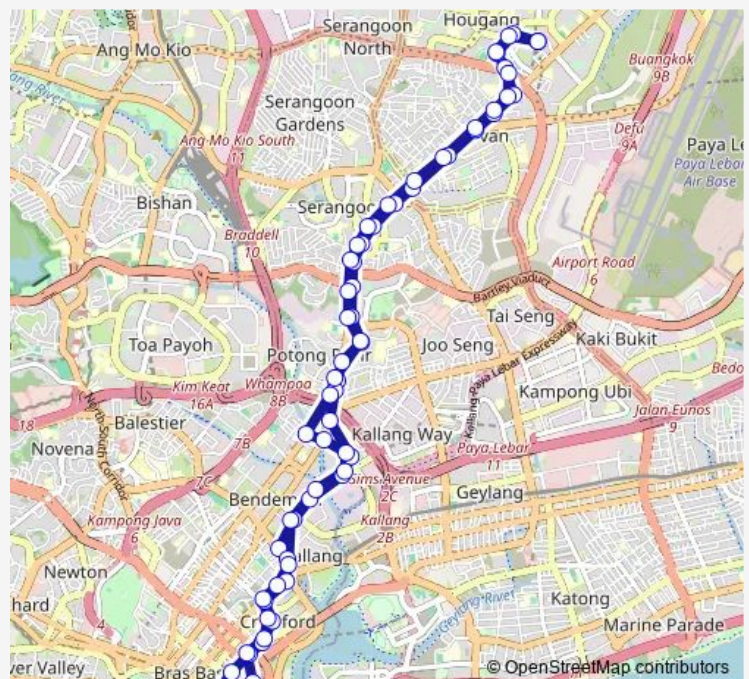

Thursday 19:50

Friday 19:50

Saturday 13:43

Sunday 05:45

Route info

Direction: Hougang Ctrl Int

Stops: 66

Trip Duration: 1 hour 47 min