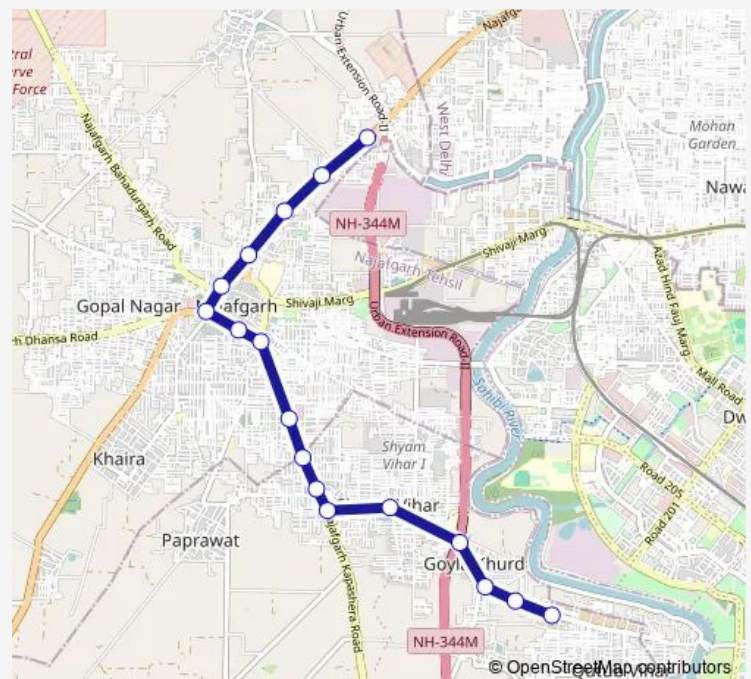

Police Station Najafgarh

Najafgarh Dhansa More

Jharoda Crossing

Dichau Chowk

Udaseen Ashram

Nirmal Vihar

Dichau Kalan Depot

Route schedule

Nehru Bus Stand Goyla Dairy — Dichau Kalan Depot

Monday 05:45-20:55

Tuesday 05:45-20:55

Wednesday 05:45-20:55

Thursday 05:45-20:55

Friday 05:45-20:55

Saturday 05:45-20:55

Sunday 05:45-20:55

Route info

Direction: Nehru Bus Stand Goyla Dairy

Stops: 17

Trip Duration: 0 hour 34 min

774Inkstlup

774Inkstlup Bus time schedules and route maps are available in an offline PDF at busmaps.com. Use the busmaps.com website to see live bus times, train schedule or subway schedule, and step-by-step directions for all public transit in New Delhi