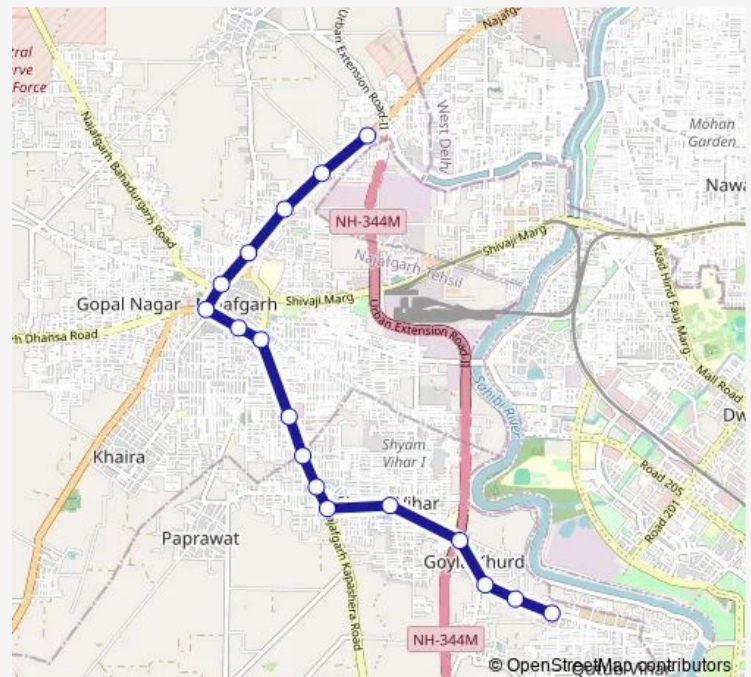

### Direction

Nehru Bus Stand Goyla Dairy — Dichau Kalan Depot

17 stops

[Open route schedule](#)

Nehru Bus Stand Goyla Dairy

St Thomas School Goyla Vihar

Taj Pur More

Goyla Village

### Route schedule

Nehru Bus Stand Goyla Dairy — Dichau Kalan Depot

Monday 05:45-20:55

Tuesday 05:45-20:55

Wednesday 05:45-20:55

Thursday 05:45-20:55

Friday 05:45-20:55

Saturday 05:45-20:55

### Route info

Direction: Nehru Bus Stand Goyla Dairy

Stops: 17

Trip Duration: 0 hour 34 min

774Inkstlup

774Inkstlup Bus time schedules and route maps are available in an offline PDF at busmaps.com. Use the busmaps.com website to see live bus times, train schedule or subway schedule, and step-by-step directions for all public transit in New Delhi